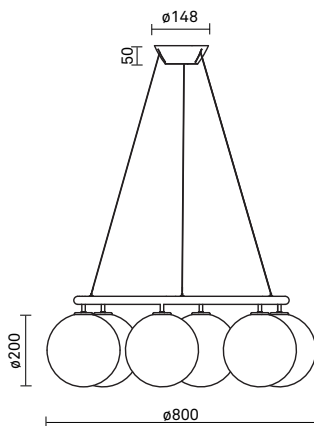

NUURA

MIIRA 6 Circular Optic

Design: Sofie Refer, 2021. EU-model.

Miira 6 Circular in mouth-blown Optic Clear glass and Brass finish. Incl. Ceiling plate.

The significant details of Miira are the fine curves and thin neck that gives a graceful appearance.

Miira 6 Circular, comprising six mouth-blown glass domes, has a diameter of 80 cm, making it ideal to place above a dining table or sofa.

Miira collection

The Miira collection include the following products:

Coated metal

Mouth-blown glass

Plastic cable

Dimensions:

ø800mm x 200mm

Ceiling plate: ø148mm x 50mm

Plastic cable - Length: 2500mm

Weight (armature + glass): 6900g

Packaging:

Dimensions- armature: L: 715mm x W: 715mm x H: 235mm

Dimensions - glass: 6 x L: 235mm x W: 220mm x H: 225mm

Weight: 3800g

Total weight incl. product: 10700g

Number of parcels: 7

Material: Brown cardboard.