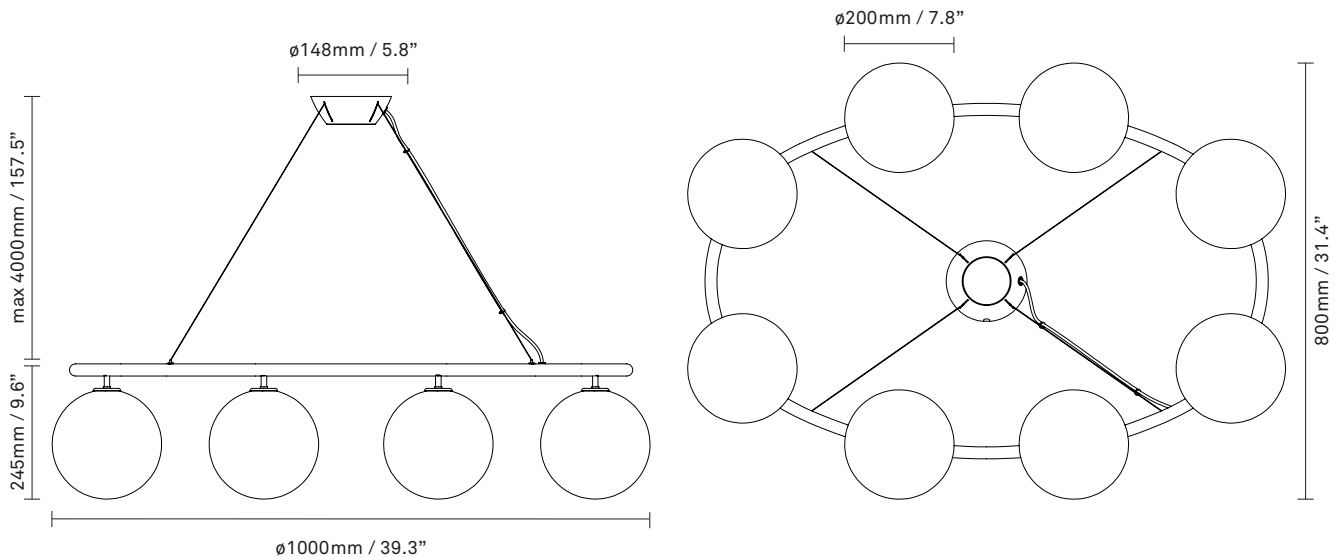

NUURA

MIIRA 8 OVAL
brass / opal

Design: Sofie Refer, 2023

Miira 8 Oval is a modern chandelier in an organic design. The oval shape makes the chandelier ideal as lighting above a long dining table or hanging above a large conference table.

Explore the rest of the **Miira collection** on our website, [here](#)

Product no.: EU - 2032016

Type: Chandelier - indoor

Colour: Glass: opal white / Metal: brass

Materials: Wet painted metal, mouth-blown glass

Dimensions: 800mm / 31.4in / 1000mm / 39.3in
x 245mm / 9.6in
Glass: \varnothing 200mm / 7.8in
Cable length: max. 4000mm / 157.5in

Weight: Armature + glass: 13020g

Packaging: Dimensions: L: 1200mm / 47.2in x W:
800mm / 31.4in x H: 1000mm / 39.3in
Weight: 9980g
Total weight incl. product: 23000g
Number of parcels: 9
Material: Brown cardboard