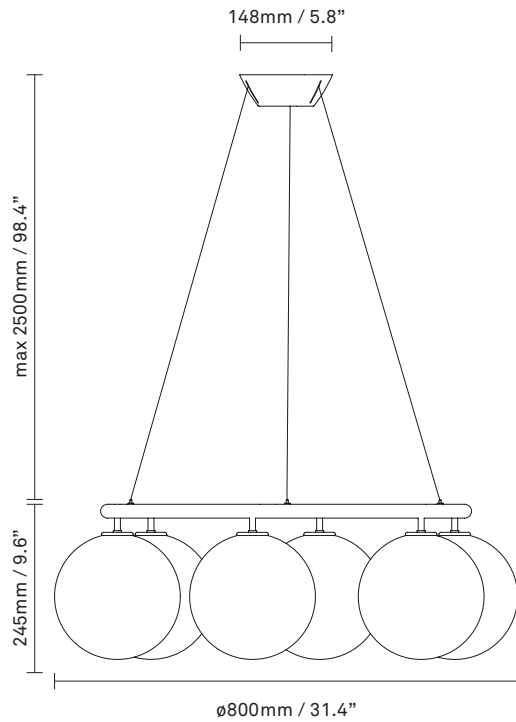

NUURA

MIIRA 6 CIRCULAR
dark bronze / optic clear

Design: Sofie Refer, 2020

Miira 6 Circular in mouth-blown optic clear glass and dark bronze finish. Incl. Ceiling plate.

Explore the rest of the Miira collection on our website, [here](#)

Materials: Anodized metal, mouth-blown glass

Light source: Socket: G9
Max wattage: 7W LED
Voltage (V): 220-240V / 120V

Dimensions: 800mm / 31.4in x 245mm / 9.6in
Glass: \varnothing 200mm / 7.8in
Cable length: max 2500mm / 98.4in

Weight: Armature + glass: 9840g

See recommended light source [here](#)

Packaging: Dimensions: L: 645mm / 25.4in x W:
645mm / 25.4in x H: 350 mm / 13.8in
Weight: 6850g
Total weight incl. product: 16670 g
Number of parcel: 1
Material: Brown Cardboard