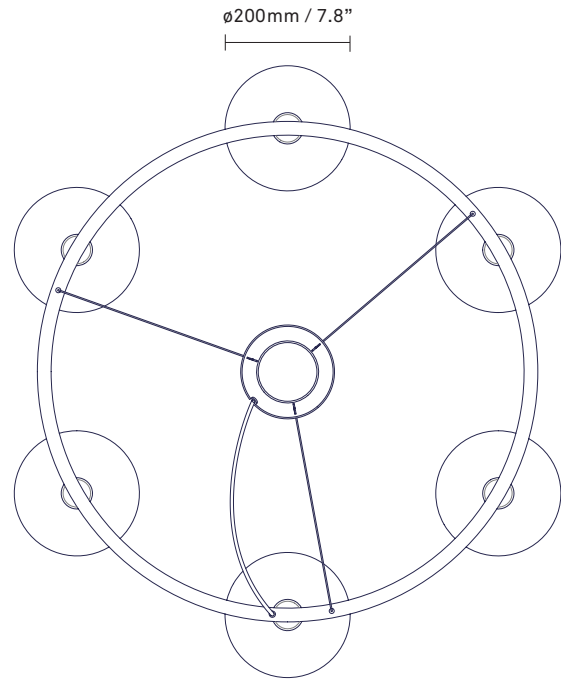

NUURA

MIIRA 6 CIRCULAR
dark bronze / optic clear

Design: Sofie Refer, 2020

Miira 6 Circular in mouth-blown optic clear glass and dark bronze finish. Incl. Ceiling plate.

Explore the rest of the Miira collection on our website, [here](#)

Materials: Anodized metal, mouth-blown glass

Light source: Socket: G9
Max wattage: 7W LED
Voltage (V): 220-240V / 120V

Dimensions: 800mm / 31.4in x 245mm / 9.6in
Glass: \varnothing 200mm / 7.8in
Cable length: max 2500mm / 98.4in

Weight: Armature + glass: 9840g

See recommended light source [here](#)

Packaging: Dimensions: L: 645mm / 25.4in x W:
645mm / 25.4in x H: 350 mm / 13.8in
Weight: 6850g
Total weight incl. product: 16670 g
Number of parcel: 1
Material: Brown Cardboard