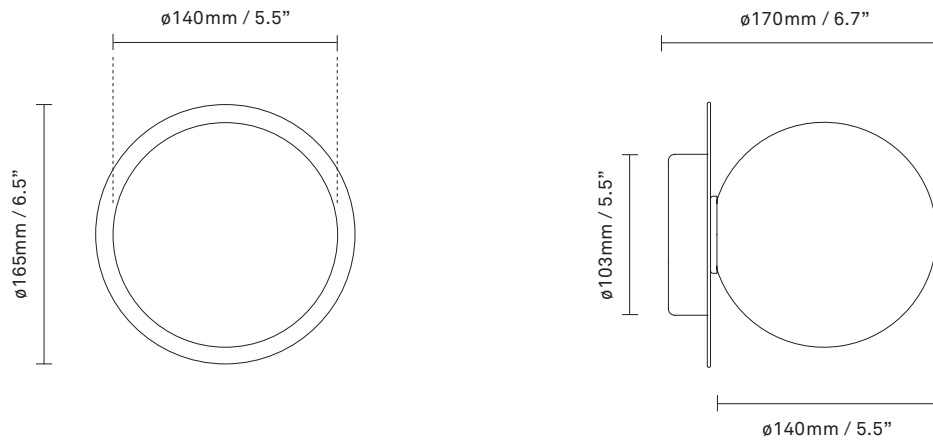

NUURA

LIILA 1 MEDIUM
light silver / optic clear

Design: Sofie Refer, 2018

Liila 1 Medium works well as a single lamp or grouped in a decorative formation. Liila 1 Medium also suits smaller rooms, the bathroom and the entrance hall.

Explore the rest of the Liila collection on our website, [here](#)

Product no.: EU - 2046007 / US - 3046012

Certifications: CE, IP44, Class I

Type: Wall / ceiling light - indoor

For information about IP ratings, click [here](#)

Dimensions: 165mm / 6,5in x 170mm / 6,7in
Ceiling plate: \varnothing 103mm / 4in(EU)
 \varnothing 140mm / 5,5in (US)
Glass: \varnothing 140 / 5,5in

Weight: Armature + glass: 1000g

See recommended light source [here](#)

Packaging: Dimensions: L: 338mm / 13,3in x W:
194mm / 7,6in x H: 175mm / 6,9in
Weight: 480g
Total weight incl. product: 1480g
Number of parcels: 1
Material: Brown cardboard

Light sources not included

Dimmable if installed with appropriate dimmable LED light source(s) suitable for your dimmer circuit.