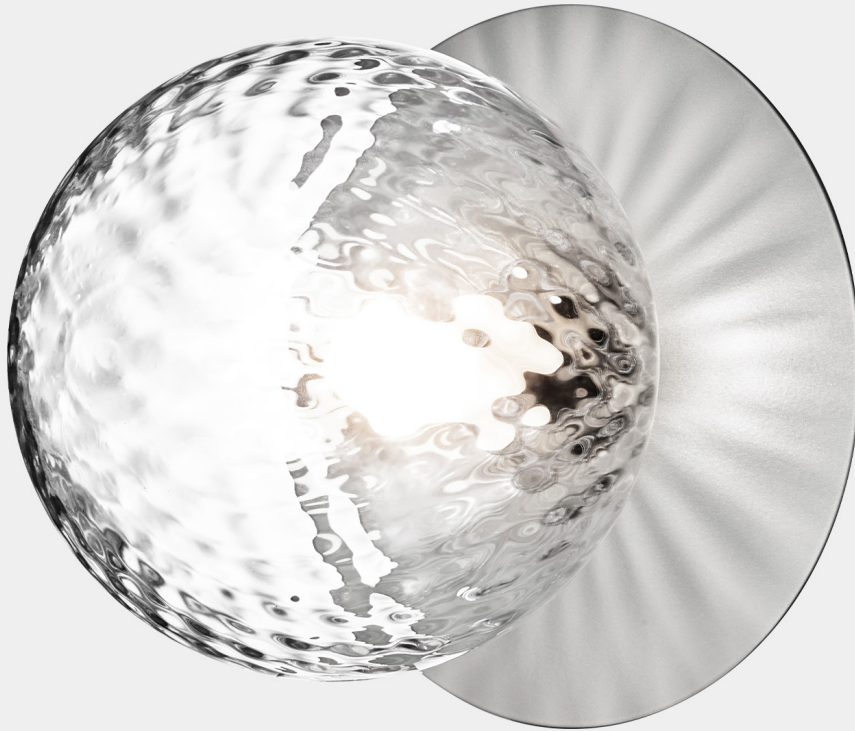

NUURA

LIILA 1 MEDIUM
light silver / optic clear

Design: Sofie Refer, 2018

Liila 1 Medium works well as a single lamp or grouped in a decorative formation. Liila 1 Medium also suits smaller rooms, the bathroom and the entrance hall.

Explore the rest of the Liila collection on our website, [here](#)

Product no.: EU - 2046007 / US - 3046012

Certifications: CE, IP44, Class I

Type: Wall / ceiling light - indoor

For information about IP ratings, click [here](#)

Colour: Glass: optic clear / Metal: light silver

Cleaning: Use a soft dry cloth to clean the product.
Do not use household cleaners.

Materials: Powder-coated metal, mouth-blown glass

Light source: Socket: G9
Max wattage: 7W LED
Voltage (V): 220-240V / 120V