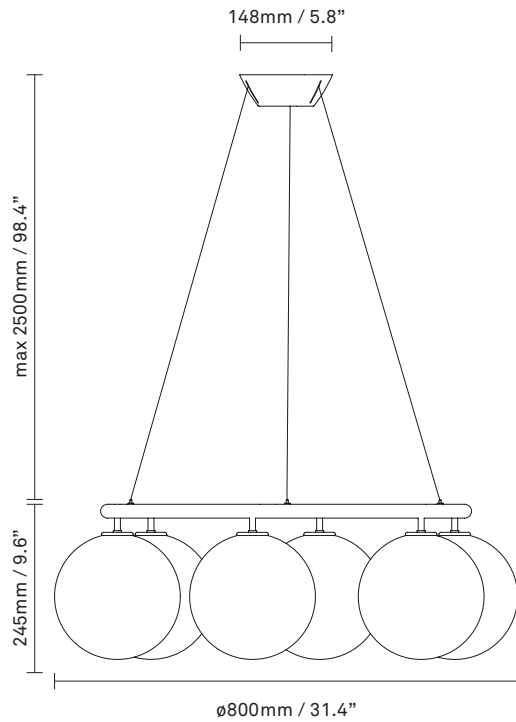

NUURA

MIIRA 6 CIRCULAR
brass / opal

Design: Sofie Refer, 2021

Miira 6 Circular in mouth-blown opal white glass and brass finish. Incl. Ceiling plate.

Explore the rest of the Miira collection on our website, [here](#)

Materials: Wet painted metal, mouth-blown glass

Light source: Socket: G9
Max wattage: 7W LED
Voltage (V): 220-240V / 120V

Dimensions: 800mm / 31.4in x 245mm / 9.6in
Glass: \varnothing 200mm / 7.8in
Cable length: max 2500mm / 98.4in

Weight: Armature + glass: 9840g

See recommended light source [here](#)

Packaging: Dimensions: L: 645mm / 25.4in x W:
645mm / 25.4in x H: 350 mm / 13.8in
Weight: 6850g
Total weight incl. product: 16670 g
Number of parcel: 1
Material: Brown Cardboard