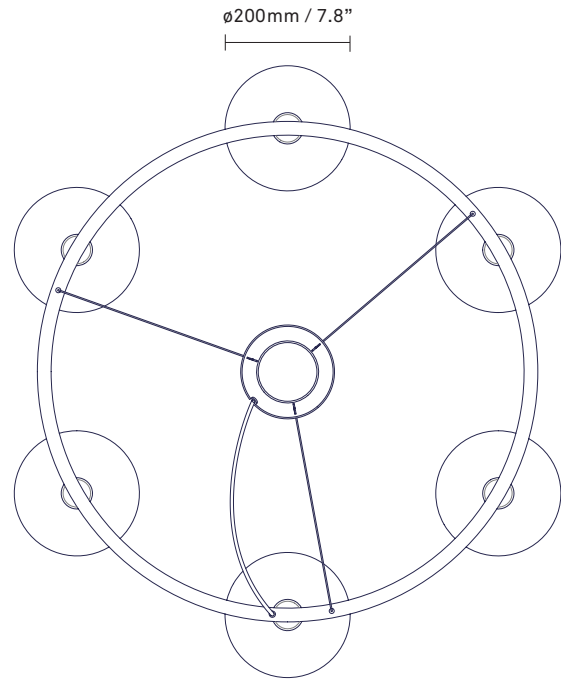

NUURA

MIIRA 6 CIRCULAR
brass / opal

Design: Sofie Refer, 2021

Miira 6 Circular in mouth-blown opal white glass and brass finish. Incl. Ceiling plate.

Explore the rest of the Miira collection on our website, [here](#)

Product no.: EU - 2032002 / US - 3032002

Certifications: CE, ETL, IP20, Class I

Type: Chandelier - indoor

For information about IP ratings, click [here](#)

Colour: Glass: opal / Metal: brass

Cleaning: Use a soft dry cloth to clean the product.
Do not use household cleaners.

Materials: Wet painted metal, mouth-blown glass

Light source: Socket: G9
Max wattage: 7W LED
Voltage (V): 220-240V / 120V

Dimensions: 800mm / 31.4in x 245mm / 9.6in
Glass: \varnothing 200mm / 7.8in
Cable length: max 2500mm / 98.4in

Weight: Armature + glass: 9840g

See recommended light source [here](#)

Packaging: Dimensions: L: 645mm / 25.4in x W:
645mm / 25.4in x H: 350 mm / 13.8in
Weight: 6850g
Total weight incl. product: 16670 g
Number of parcel: 1
Material: Brown Cardboard