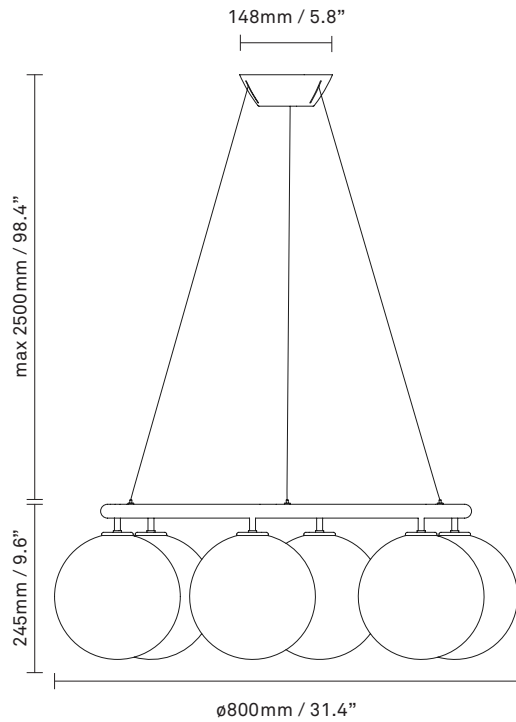

# NUURA

**MIIRA 6 CIRCULAR**  
**brass / opal**

Design: Sofie Refer, 2021

**Miira 6 Circular** in mouth-blown opal white glass and brass finish. Incl. Ceiling plate.

Explore the rest of the Miira collection on our website, [here](#)

**Product no.:** EU - 2032002 / US - 3032002

**Certifications:** CE, ETL, IP20, Class I

**Type:** Chandelier - indoor

**For information about IP ratings, click [here](#)**

**Colour:** Glass: opal / Metal: brass

**Cleaning:** Use a soft dry cloth to clean the product.  
Do not use household cleaners.

**Materials:** Wet painted metal, mouth-blown glass

**Dimensions:** 800mm / 31.4in x 245mm / 9.6in  
Glass:  $\varnothing$ 200mm / 7.8in  
Cable length: max 2500mm / 98.4in

**Light source:** Socket: G9  
Max wattage: 7W LED  
Voltage (V): 220-240V / 120V

**Weight:** Armature + glass: 9840g

**See recommended light source [here](#)**

**Packaging:** Dimensions: L: 800mm / 31.4in x W: 600mm / 23.6in x H: 800mm / 31.4in  
Weight: 4160g  
Total weight incl. product: 14000g  
Number of parcels: 7  
Material: Brown cardboard