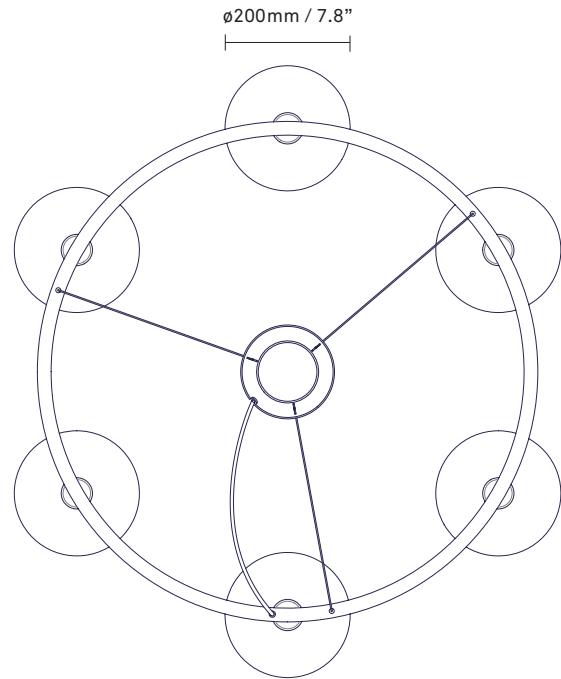

# NUURA

**MIIRA 6 CIRCULAR**  
**brass / opal**

Design: Sofie Refer, 2021

**Miira 6 Circular** in mouth-blown opal white glass and brass finish. Incl. Ceiling plate.

Explore the rest of the Miira collection on our website, [here](#)

**Product no.:** EU - 2032002 / US - 3032002

**Certifications:** CE, ETL, IP20, Class I

**Type:** Chandelier - indoor

**For information about IP ratings, click [here](#)**

**Colour:** Glass: opal / Metal: brass

**Cleaning:** Use a soft dry cloth to clean the product.  
Do not use household cleaners.

**Materials:** Wet painted metal, mouth-blown glass

**Dimensions:** 800mm / 31.4in x 245mm / 9.6in  
Glass:  $\varnothing$ 200mm / 7.8in  
Cable length: max 2500mm / 98.4in

**Light source:** Socket: G9  
Max wattage: 7W LED  
Voltage (V): 220-240V / 120V

**Weight:** Armature + glass: 9840g

**See recommended light source [here](#)**

**Packaging:** Dimensions: L: 800mm / 31.4in x W: 600mm / 23.6in x H: 800mm / 31.4in  
Weight: 4160g  
Total weight incl. product: 14000g  
Number of parcels: 7  
Material: Brown cardboard