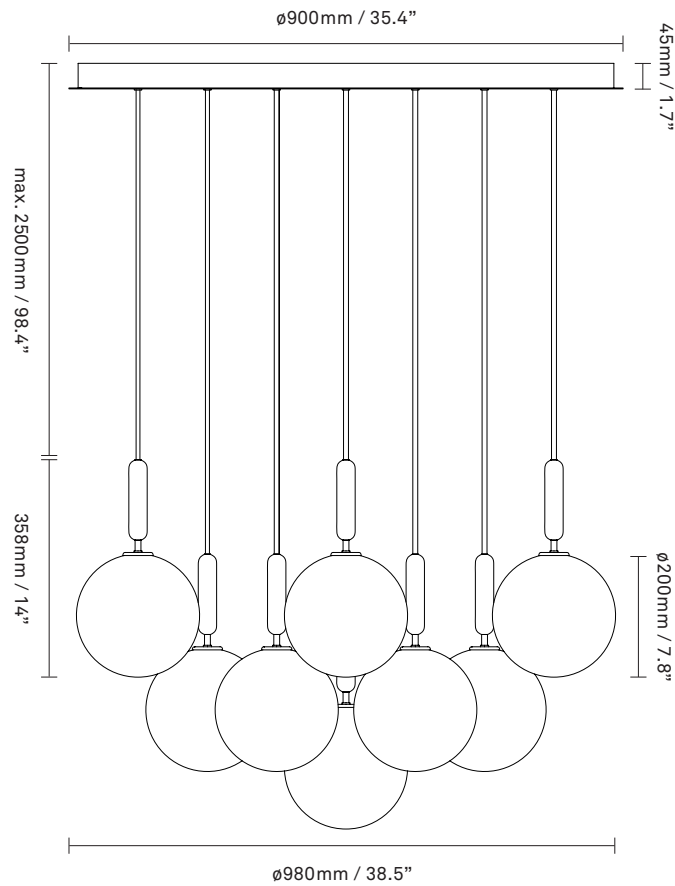

NUURA

MIIRA 13 LARGE
brass / opal

Design: Sofie Refer, 2020

Miira 13 Large in brass finish with mouth-blown opal white glass. Incl. Ceiling plate.

Explore the rest of the **Miira** collection on our website, [here](#)

Product no.: EU - 2031028 / US - 3031028

Certifications: CE, IP20, Class I

Type: Chandelier - indoor

For information about IP ratings, click [here](#)

Colour: Glass: opal white / Metal: brass
Cable: black

Cleaning: Use a soft dry cloth to clean the product.
Do not use household cleaners.

Materials: Anodized metal, mouth-blown glass,
fabric covered cable

Light source: Socket: G9
Max wattage: 7W LED
Voltage (V): 220-240V / 120V

Dimensions: \varnothing 980mm / 38.5in x 358mm / 14in
Cable length: max. 2500mm / 98.4in

Weight: Armature + glass: 32360g

See recommended light source [here](#)

Packaging: Dimensions: L: 1200mm / 47.2in x W:
1200mm / 47.2in x H: 1100mm / 43.3in
Weight: 27640g
Total weight incl. product: 60000g
Number of parcels: 14
Material: Brown cardboard