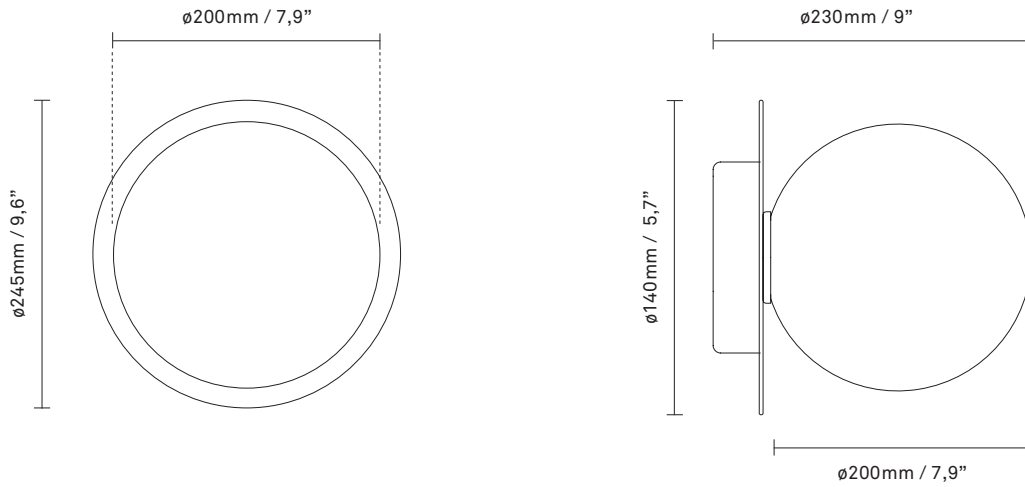

NUURA

LIILA 1 LARGE
black / opal

Design: Sofie Refer, 2018

Liila 1 Large works well as a single lamp or grouped in a decorative formation. Liila 1 Large also suits smaller rooms, the bathroom and the entrance hall.

Explore the rest of the Liila collection on our website, [here](#)

Product no.: EU - 2046032 / US - 3046025

Certifications: CE, IP44, Class I

Type: Wall / ceiling light - indoor

For information about IP ratings, click [here](#)

Dimensions: 245mm / 9,6in x 230mm / 9in
Ceiling plate: \varnothing 140mm / 5.5in(EU)
 \varnothing 145mm / 5,7in (US)
Glass: \varnothing 200 / 7,9in

Weight: Armature + glass: 1190g

See recommended light source [here](#)

Packaging: Dimensions: L: 523mm / 20,6in x W: 303mm / 11,9in x H: 238mm / 9,4in
Weight: 1010g
Total weight incl. product: 2200g
Number of parcels: 1
Material: Brown cardboard

Light sources not included