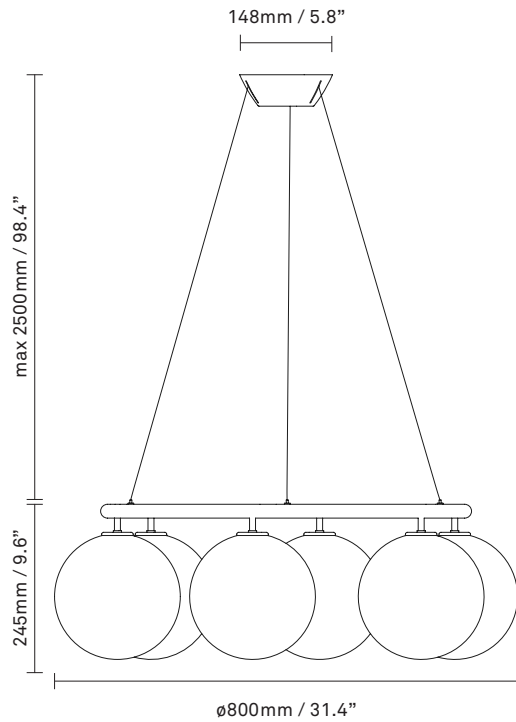

NUURA

MIIRA 6 CIRCULAR
rock grey / opal

Design: Sofie Refer, 2021

Miira 6 Circular in mouth-blown opal white glass and rock grey finish. Incl. Ceiling plate.

Explore the rest of the Miira collection on our website, [here](#)

Materials: Powder coated metal, mouth-blown glass

Light source: Socket: G9
Max wattage: 7W LED
Voltage (V): 220-240V / 120V

Dimensions: 800mm / 31.4in x 245mm / 9.6in
Glass: \varnothing 200mm / 7.8in
Cable length: max 2500mm / 98.4in

Weight: Armature + glass: 9840g

See recommended light source [here](#)

Packaging: Dimensions: L: 645mm / 25.4in x W: 645mm / 25.4in x H: 350mm / 13.8in
Weight: 6850g
Total weight incl. product: 16670g
Number of parcel: 1
Material: Brown Cardboard