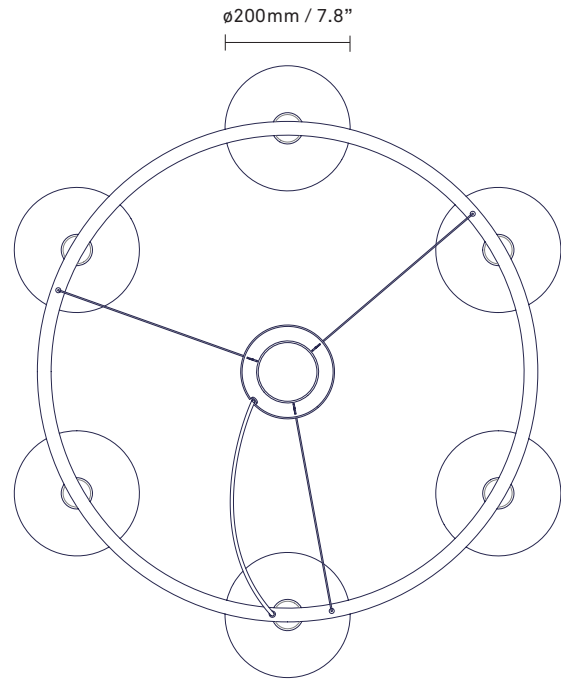

NUURA

MIIRA 6 CIRCULAR
rock grey / opal

Design: Sofie Refer, 2021

Miira 6 Circular in mouth-blown opal white glass and rock grey finish. Incl. Ceiling plate.

Explore the rest of the Miira collection on our website, [here](#)

Product no.: EU - 2032004 / US - 3032004

Certifications: CE, ETL, IP20, Class I

Type: Chandelier - indoor

For information about IP ratings, click [here](#)

Colour: Glass: opal / Metal: rock grey

Cleaning: Use a soft dry cloth to clean the product.
Do not use household cleaners.

Materials: Powder coated metal, mouth-blown glass

Light source: Socket: G9
Max wattage: 7W LED
Voltage (V): 220-240V / 120V

Dimensions: 800mm / 31.4in x 245mm / 9.6in
Glass: \varnothing 200mm / 7.8in
Cable length: max 2500mm / 98.4in

Weight: Armature + glass: 9840g

See recommended light source [here](#)

Packaging: Dimensions: L: 645mm / 25.4in x W: 645mm / 25.4in x H: 350mm / 13.8in
Weight: 6850g
Total weight incl. product: 16670g
Number of parcel: 1
Material: Brown Cardboard