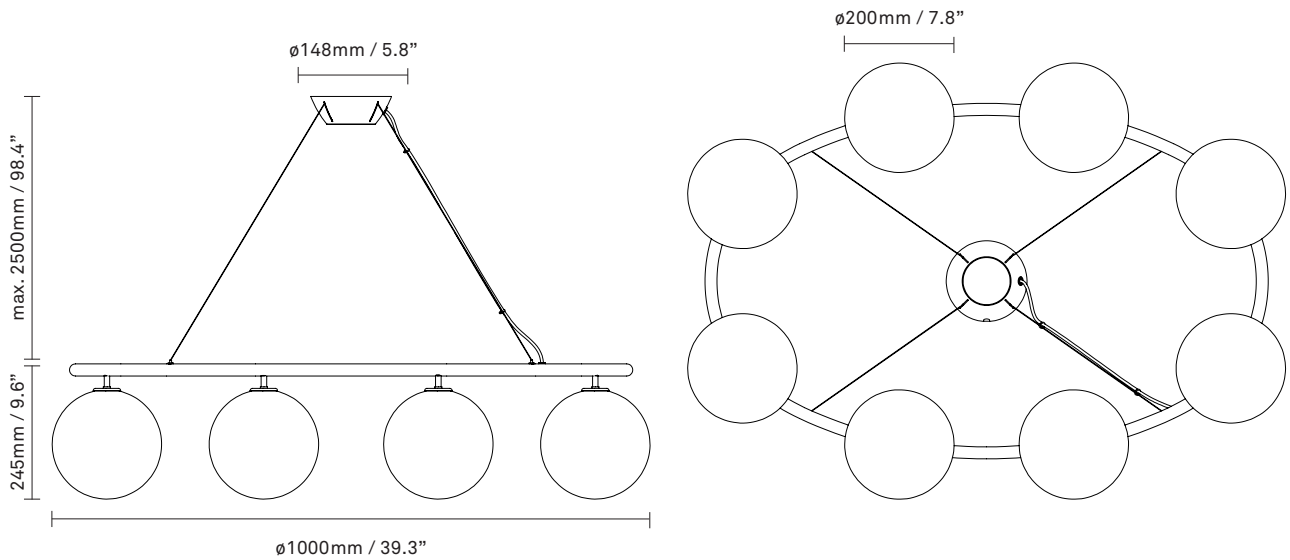

# NUURA

**MIIRA 8 OVAL**  
**brass / opal**

Design: Sofie Refer, 2023

**Miira 8 Oval** is a modern chandelier in an organic design. The oval shape makes the chandelier ideal as lighting above a long dining table or hanging above a large conference table.

Explore the rest of the **Miira collection** on our website, [here](#)

**Product no.:** EU - 2032016 / US - 3032016

**Type:** Chandelier - indoor

**Colour:** Glass: opal white / Metal: brass

**Materials:** Wet painted metal, mouth-blown glass

**Dimensions:** 1000mm / 39.3in x 245mm / 9.6in  
Glass:  $\varnothing$ 200mm / 7.8in  
Cable length: max. 2500mm / 98.4in

**Weight:** Armature + glass: 13020g

**Packaging:** Dimensions: L: 1200mm / 47.2in x W: 800mm / 31.4in x H: 1000mm / 39.3in  
Weight: 9980g  
Total weight incl. product: 23000g  
Number of parcels: 9  
Material: Brown cardboard