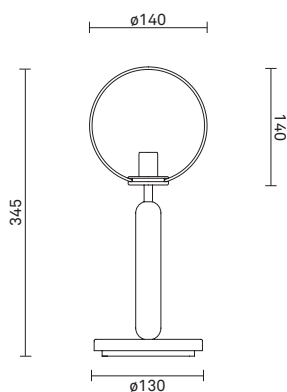

NUURA

TECHNICAL INFO

Product no.: 03530223

Type: Table Light - Indoor

Colour:

Glass: Optic Clear

Metal: Rock Grey

Cable: Black

Materials:

Powder coated metal

Mouth-blown glass

Fabric covered cable

Dimensions:

∅140mm x 345mm

Fabric cable - Length: 2000mm

Product weight:

Product: 1927 g

Packaging:

Dimensions: L: 419mm x W: 155mm x H: 166mm

Weight: 441 g

Total weight incl. product: 2368 g

Number of parcels: 1

Material: Brown cardboard.

Packaging - weight - material: