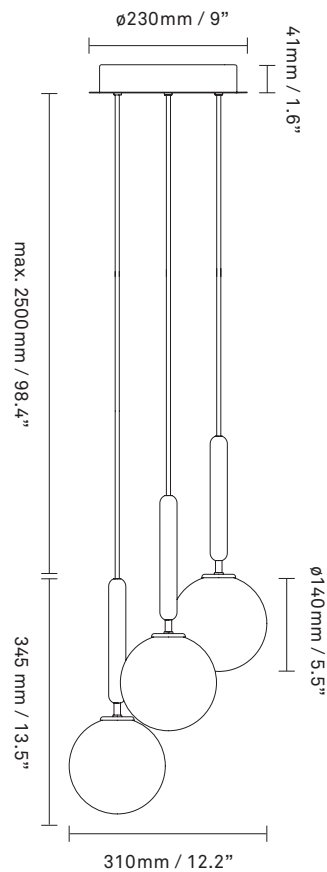

NUURA

MIIRA 3
rock grey / optic clear

Design: Sofie Refer, 2019

Miira 3 in rock grey finish with mouth-blown optic clear glass. Incl. Ceiling plate. Ceiling plate fits US 3½" pancake bracket.

Explore the rest of the **Miira** collection on our website, [here](#)

Product no.: EU - 2031001 / US - 3031001

Certifications: CE, IP20, Class I

Type: Chandelier - indoor

For information about IP ratings, click [here](#)

Colour: Glass: optic clear / Metal: rock grey
Cable: black

Cleaning: Use a soft dry cloth to clean the product.
Do not use household cleaners.

Materials: Powder coated, mouth-blown glass,
fabric covered cable

Light source: Socket: G9
Max wattage: 7W LED
Voltage (V): 220-240V / 120V

Dimensions: 310mm / 12.2in x 345mm / 13.5in
glass: 140mm / 5.5in
Cable length: max. 2500mm / 98.4in

See recommended light source [here](#)

Weight: Armature + glass: 3290g

Light sources not included

Packaging: Dimensions: L: 600mm / 23.6in x
W: 400mm / 15.7in x H: 400mm / 15.7in
Weight: 1710g
Total weight incl. product: 5000g
Number of parcels: 4
Material: Brown cardboard