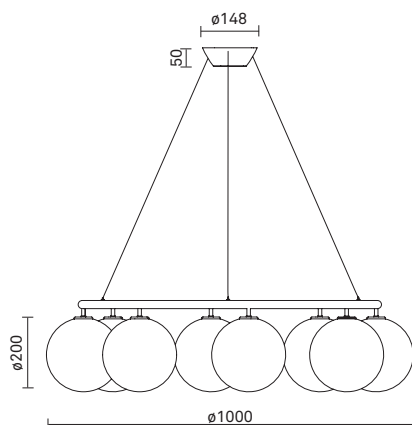

NUURA

MIIRA 8 CIRCULAR Rock Grey/Optic Clear

Design: Sofie Refer, 2020. EU-model.

Miira 8 Circular in mouth-blown Optic Clear glass and Rock Grey finish. Incl. Ceiling plate.

The significant details of Miira are the fine curves and thin neck that gives a graceful appearance. The Miira Collection features mouth-blown glass globes in both Opal White and Optic Clear. The Optic glass has slight variances due to the handmade process, which makes each piece unique.

Miira collection is designed with the chandelier as a centre and expands into a complete series of lights, manufactured in the highest quality.

Miira 8 Circular, comprising eight mouth-blown glass domes, has a diameter of 100 cm, making it ideal to place above a dining table or sofa.

Miira collection

The Miira collection include the following products:

- **Miira 1:** Rock Grey/Brass - Opal White/Optic clear
- **Miira 3:** Rock Grey/Brass - Opal White/Optic clear
- **Miira 1 Large:** Rock Grey/Brass - Opal White/Optic Clear
- **Miira 3 Large:** Rock Grey/Brass - Opal White/Optic Clear
- **Miira 4:** Rock Grey/Brass - Opal White/Optic Clear
- **Miira 6:** Rock Grey/Brass - Opal White/Optic Clear
- **Miira 6 Large:** Rock Grey/Brass, Opal White/Optic Clear
- **Miira 6 Circular:** Dark Bronze/Brass/Rock Grey, Opal White/Optic Clear
- **Miira 8 Circular:** Dark Bronze/Brass/Rock Grey, Opal White/Optic Clear
- **Miira 13:** Rock Grey/Brass - Opal White/Optic Clear
- **Miira 13 Large:** Rock Grey/Brass, Opal White/Optic Clear
- **Miira Wall:** Rock Grey/Brass - Opal White/Optic Clear
- **Miira Table:** Rock Grey/Brass - Opal White/Optic Clear