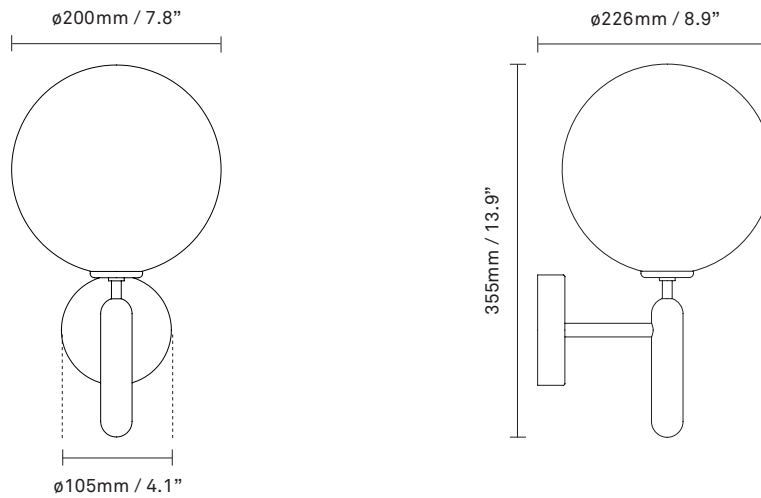

Miira Wall Outdoor is a new addition to the Miira collection. The simple elegance and functionality of the design make Miira Wall Outdoor a classic yet modern choice of outdoor lighting.

Explore the rest of the Miira collection on our website, [here](#)

Product no.: EU - 2035006

Certifications: CE, IP54, Class I

Type: Wall light - outdoor

Cleaning: Use a soft dry cloth to clean the product.
Do not use household cleaners.

Colour: Glass: opal / Metal: black

Materials: Powder-coated metal, mouth-blown glass

Light source: Socket: G9
Max wattage: 7W LED
Voltage (V): 220-240V / 120V

Dimensions: 226mm / 8.9in x 355mm / 13.9in
Glass: $\varnothing$ 200mm / 7.8in

See recommended light source [here](#)

Weight: Armature + glass: 1150g

Light sources not included

Packaging: Dimensions: L: 325mm / 12.7in x
W: 230mm / 9in x H: 215mm / 8,4in
Weight: 610g
Total weight incl. product: 1760g
Number of parcels: 1
Material: Brown cardboard

Dimmable if installed with appropriate dimmable LED light source(s) suitable for your dimmer circuit.

Light source can be added to delivery on request or via our webshop at [nuura.com](#).

Works with appropriate lighting control module. Module can be added to delivery on request.

Find our recommendations [here](#)