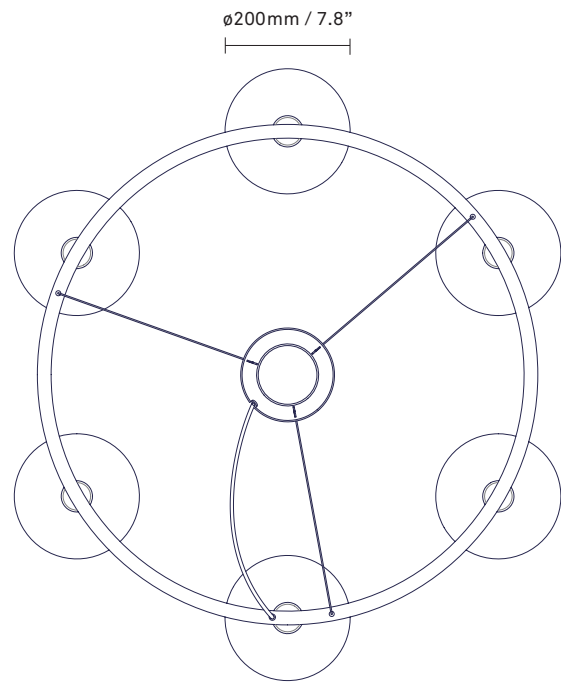

NUURA

MIIRA 6 CIRCULAR
dark bronze / opal

Design: Sofie Refer, 2020

Miira 6 Circular in mouth-blown opal white glass and dark bronze finish. Incl. Ceiling plate.

Explore the rest of the Miira collection on our website, [here](#)

Product no.: EU - 2032006 / US - 3032006

Type: Ceiling light - indoor

Colour: Glass: opal / Metal: dark bronze

Materials: Anodized metal, mouth-blown glass

Dimensions: 800mm / 31.4in x 245mm / 9.6in
Glass: 200mm / 7.8in
Cable length: 2500mm / 98.4in

Weight: Armature + glass: 9840g

Packaging: Dimensions - armature: L: 665mm x W: 630mm x H: 130mm
Dimensions - glass: 6 x L: 235mm x W: 220mm x H: 225mm
Weight: 4380g
Total weight incl. product: 14220g
Number of parcels: 7
Material: Brown cardboard