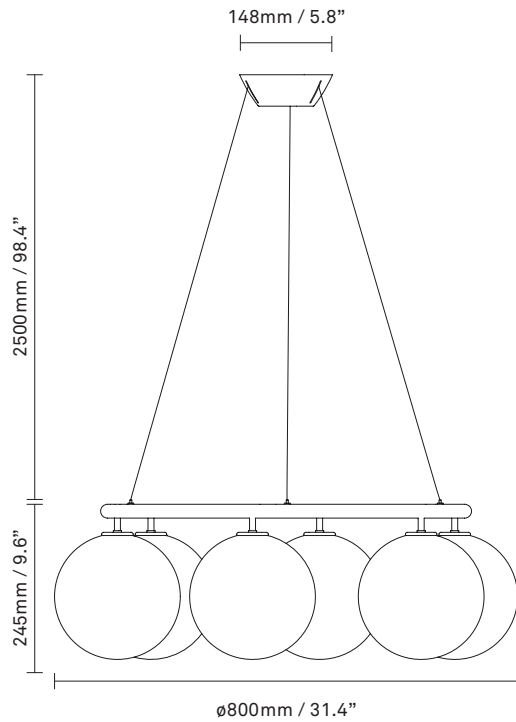

NUURA

MIIRA 6 CIRCULAR
dark bronze / opal

Design: Sofie Refer, 2020

Miira 6 Circular in mouth-blown opal white glass and dark bronze finish. Incl. Ceiling plate.

Explore the rest of the Miira collection on our website, [here](#)

Product no.: EU - 2032006 / US - 3032006

Type: Ceiling light - indoor

Colour: Glass: opal / Metal: dark bronze

Materials: Anodized metal, mouth-blown glass

Dimensions: 800mm / 31.4in x 245mm / 9.6in
Glass: 200mm / 7.8in
Cable length: 2500mm / 98.4in

Weight: Armature + glass: 9840g

Packaging: Dimensions - armature: L: 665mm x W: 630mm x H: 130mm
Dimensions - glass: 6 x L: 235mm x W: 220mm x H: 225mm
Weight: 4380g
Total weight incl. product: 14220g
Number of parcels: 7
Material: Brown cardboard