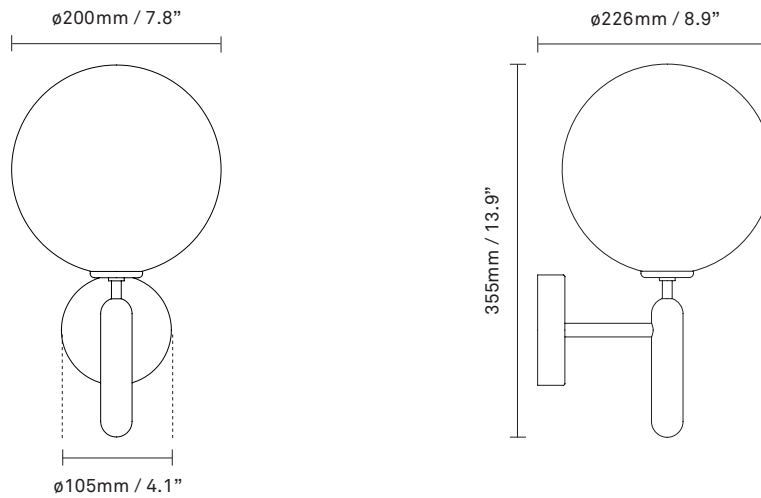

Miira Wall Outdoor is a new addition to the Miira collection. The outdoor light sconce is designed to illuminate outdoor spaces and is particularly suitable for installing next to the entrance areas of a home.

Explore the rest of the Miira collection on our website, [here](#)

Product no.: EU - 2035009

Certifications: CE, IP54, Class I

Type: Wall light - outdoor

Cleaning: Use a soft dry cloth to clean the product.
Do not use household cleaners.

Colour: Glass: optic clear / Metal: dark bronze

Materials: Powder-coated metal, mouth-blown glass

Light source: Socket: G9
Max wattage: 7W LED
Voltage (V): 220-240V / 120V

Dimensions: 226mm / 8.9in x 355mm / 13.9in
Glass: $\varnothing$ 200mm / 7.8in

See recommended light source [here](#)

Weight: Armature + glass: 1150g

Light sources not included

Packaging: Dimensions: L: 325mm / 12.7in x
W: 230mm / 9in x H: 215mm / 8,4in
Weight: 610g
Total weight incl. product: 1760g
Number of parcels: 1
Material: Brown cardboard

Dimmable if installed with appropriate dimmable LED light source(s) suitable for your dimmer circuit.

Light source can be added to delivery on request or via our webshop at nuura.com.

Works with appropriate lighting control module. Module can be added to delivery on request.

Find our recommendations [here](#)