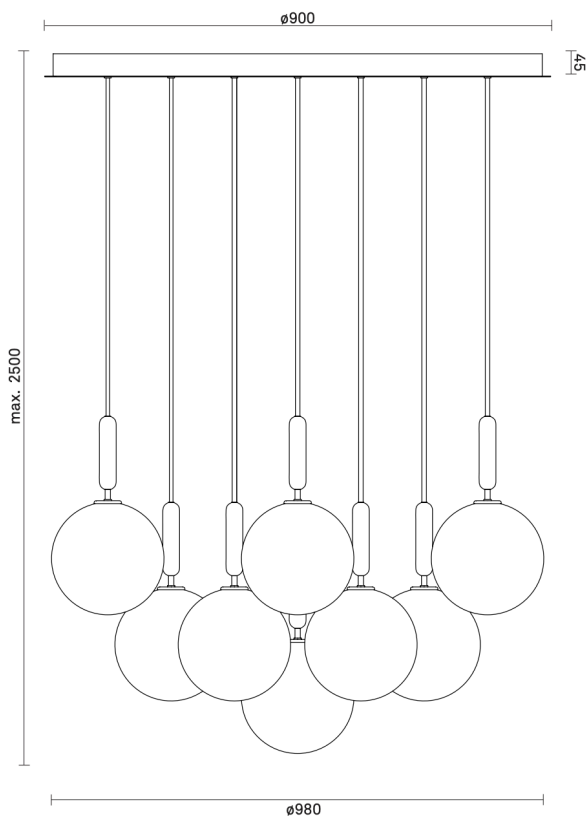

Miira collection:

The Miira collection include the following products:

- **Miira 1:** Rock Grey/Brass - Opal White/Optic clear
- **Miira 3:** Rock Grey/Brass - Opal White/Optic clear
- **Miira 1 Large:** Rock Grey/Brass - Opal White/Optic Clear
- **Miira 3 Large:** Rock Grey/Brass - Opal White/Optic Clear
- **Miira 4:** Rock Grey/Brass - Opal White/Optic Clear
- **Miira 6:** Rock Grey - Opal White
- **Miira 6 Large:** Rock Grey/Brass, Opal White/Optic Clear
- **Miira 6 Circular:** Dark Bronze - Opal White/Optic Clear
- **Miira 8 Circular:** Dark Bronze - Opal White/Optic Clear
- **Miira 13:** Rock Grey - Opal/Optic Clear
- **Miira 13 Large:** Rock Grey/Brass, Opal White/Optic Clear
- **Miira Wall:** Rock Grey - Opal White/Optic Clear
- **Miira Table:** Rock Grey - Opal White/Optic Clear