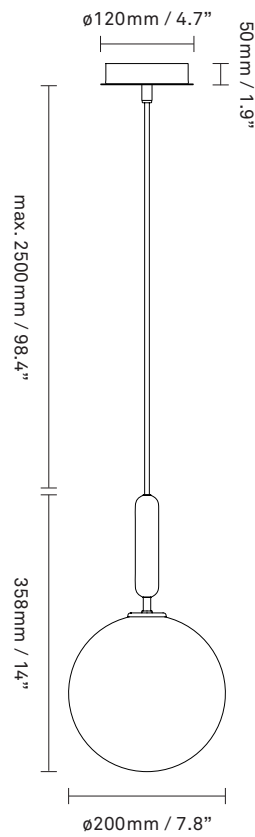

# NUURA

**MIIRA 1 LARGE**  
**brass / opal**

Design: Sofie Refer, 2020

**Miira 1 Large** in brass finish with mouth-blown opal white glass. Incl. Ceiling plate.

Explore the rest of the **Miira collection** on our website, [here](#)

**Product no.:** EU - 2033008 / US - 3033008

**Certifications:** CE, IP20, Class II (EU), Class I (US)

**Type:** Pendant - indoor

**For information about IP ratings, click [here](#)**

**Colour:** Glass: opal white / Metal: brass  
Cable: black

**Cleaning:** Use a soft dry cloth to clean the product.  
Do not use household cleaners.

**Materials:** Anodized metal, mouth-blown glass,  
fabric covered cable

**Light source:** Socket: G9  
Max wattage: 7W LED  
Voltage (V): 220-240V / 120V

**Dimensions:** 200mm / 7.8in x 358mm / 14in  
Cable length: max. 2500mm / 98.4in

**Weight:** Armature + glass: 1510g

**See recommended light source [here](#)**

**Packaging:** Dimensions: L: 520mm / 20.4in x W:  
300mm / 11.8in x H: 235mm / 9.2in  
Weight: 750g  
Total weight incl. product: 2260g  
Number of parcels: 1  
Material: Brown cardboard