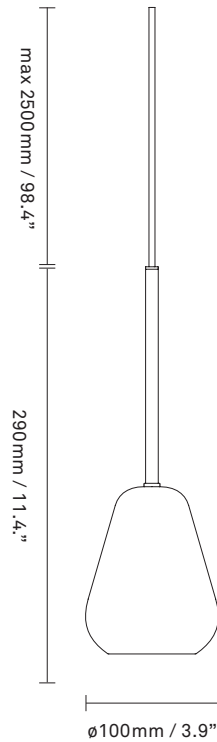

# NUURA

**ANOLI SPOT PENDANT**  
**black / black**

Design: Sofie Refer, 2024

**Anoli Spot Pendant** maximises available space and minimises shadows, bringing focused illumination where it's needed most. Explore the rest of the Anoli collection on our website, [here](#)

**Product no.:** EU - 2013008

**Type:** Pendant - indoor

**Colour:** Black

**Materials:** Powder-coated metal

**Dimensions:** 290mm / 11.4in Ø100mm / 3.9in  
Cable length: 2500mm / 98.4in

**Weight:** Armature : 360g

**Packaging:** Dimensions: L: 125mm / x4.9in  
x W: 125mm/ 4.9in x H: 320mm / 12.6in  
Weight: 180g  
Total weight incl. product: 560g  
Number of parcels: 1  
Material: Brown cardboard

**Canopy:** Canopy is not included but can be purchased separately.