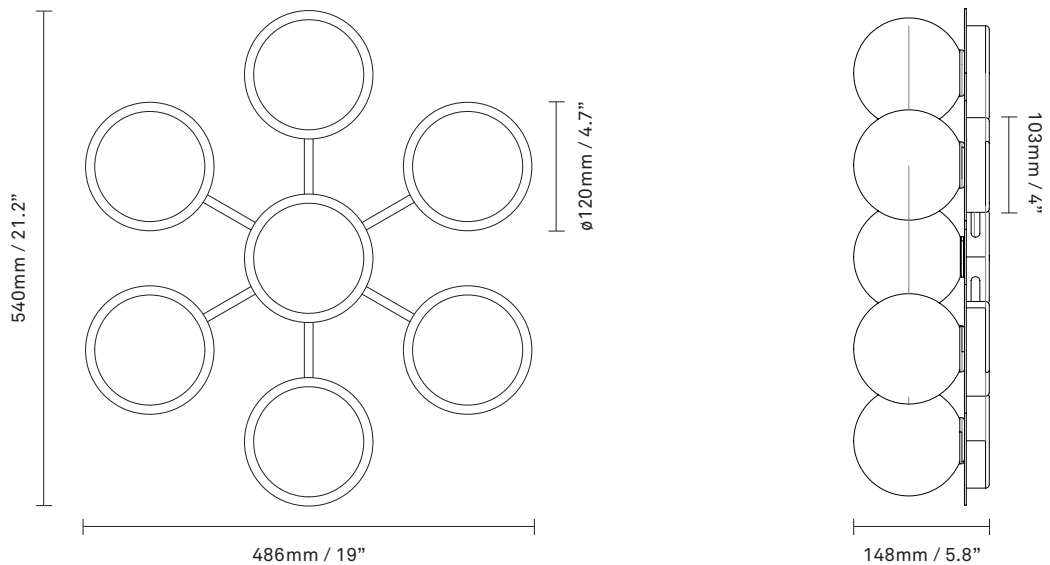

# NUURA

**LIILA 7**  
**nordic gold / optic clear**

Design: Sofie Refer, 2021

**Liila Star** has a Nordic simplistic yet sensuous look due to the fine reflections in the glass and metal. The mouth-blown glass is framed by the metal disc in soft metallic finish. Wall plate fits US 3½" pan cake bracket.

Explore the rest of the **Liila collection** on our website, [here](#)

**Product no.:** EU - 2041005 / US - 3041003

**Certifications:** CE, IP44, Class I

**Type:** Wall / ceiling light - indoor

**For information about IP ratings, click [here](#)**

**Colour:** Glass: optic clear / Metal: nordic gold

**Materials:** Powder-coated metal, mouth-blown glass

**Cleaning:** Use a soft dry cloth to clean the product.  
Do not use household cleaners.

**Dimensions:** 486mm / 19in x 540mm / 21.2in x 148mm / 5.8in  
Ceiling Plate: D103 mm / 4in, fits US 3½" pan cake bracket  
Glass: ø120mm / 4.7in

**Light source:** Socket: G9  
Max wattage: 7W LED  
Voltage (V): 220-240V / 120V

**Weight:** Armature + glass: 5000g

**See recommended light source [here](#)**

**Packaging:** Dimensions: L: 540mm x W: 475mm x H: 190mm  
Weight: 1100g  
Total weight incl. product: 6100g  
Number of parcels: 1  
Material: Brown cardboard.