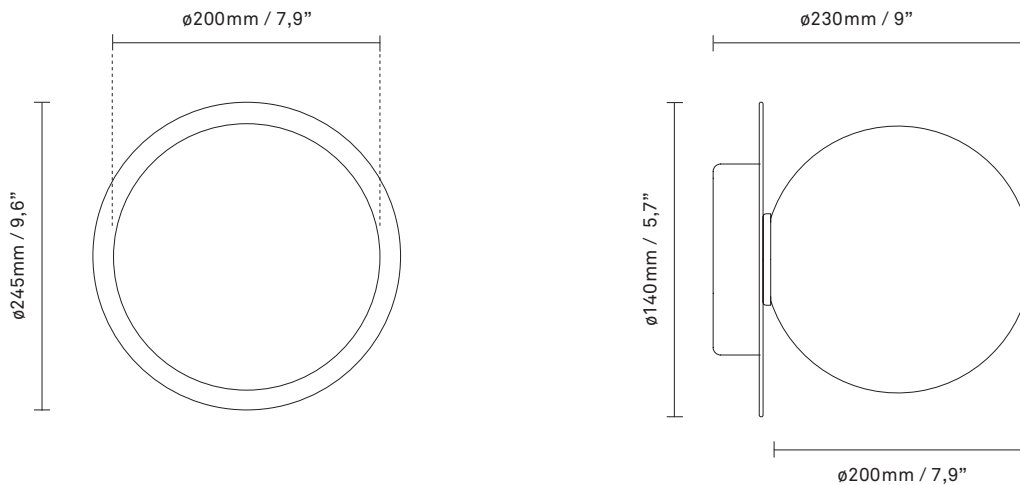

NUURA

LIILA 1 LARGE
dark bronze / optic clear

Design: Sofie Refer, 2018

Liila 1 Large works well as a single lamp or grouped in a decorative formation. Liila 1 Large also suits smaller rooms, the bathroom and the entrance hall.

Explore the rest of the Liila collection on our website, [here](#)

Product no.: EU - 2046038 / US - 3046031

Certifications: CE, IP44, Class I

Type: Wall / ceiling light - indoor

For information about IP ratings, click [here](#)

Dimensions: 245mm / 9,6in x 230mm / 9in
Ceilling plate: \varnothing 140mm / 5.5in(EU)
 \varnothing 145mm / 5,7in (US)
Glass: \varnothing 200 / 7,9in

Weight: Armature + glass: 1190g

See recommended light source [here](#)

Packaging: Dimensions: L: 523mm / 20,6in x W: 303mm / 11,9in x H: 238mm / 9,4in
Weight: 1010g
Total weight incl. product: 2200g
Number of parcels: 1
Material: Brown cardboard

Light sources not included