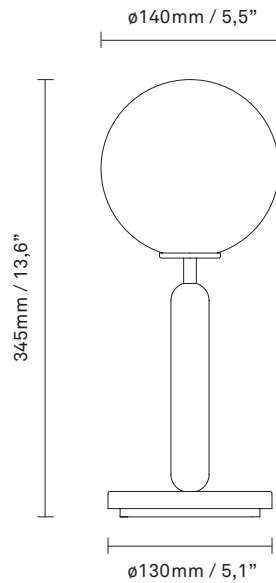

Miira Table is simple and timeless in design, and works well in both domestic and public spaces.

Explore the rest of the **Miira collection** on our website, [here](#)

Product no.: EU - 2038002 / US - 3038002

Certifications: CE, IP20, Class II

Type: Table light - indoor

For information about IP ratings, click [here](#)

Colour: Glass: opal white / Metal: rock grey

Cleaning: Use a soft dry cloth to clean the product.
Do not use household cleaners.

Materials: Powder-coated metal, mouth-blown glass

Light source: Socket: G9
Max wattage: 7W LED
Voltage (V): 220-240V / 120V

Dimensions: $\varnothing$ 140mm / 5,5in x 345mm / 13,6in
Glass: $\varnothing$ 140 / 5,5in

Weight: Armature + glass: 1390g

See recommended light source [here](#)

Packaging: Dimensions: L: 419mm / 16,5in x W: 155mm / 6,1in x H: 166mm / 6,5in
Weight: 440g
Total weight incl. product: 2370g
Number of parcels: 1
Material: Brown cardboard

Light sources not included

Dimmable if installed with appropriate dimmable LED light source(s) suitable for your dimmer circuit.

Light source can be added to delivery on request or via our webshop at nuura.com.

Works with appropriate lighting control module. Module can be added to delivery on request.

Find our recommendations [here](#)