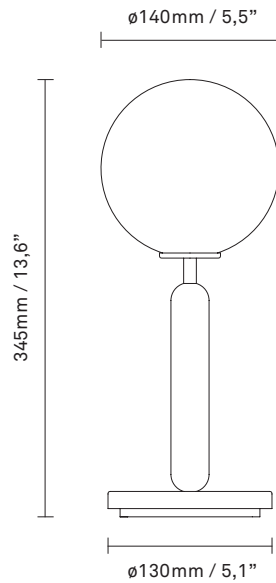

Miira Table is simple and timeless in design, and works well in both domestic and public spaces.

Explore the rest of the **Miira collection** on our website, [here](#)

Product no.: EU - 2038001 / US - 3038001

Certifications: CE, IP20, Class II

Type: Table light - indoor

For information about IP ratings, click [here](#)

Colour: Glass: optic clear / Metal: rock grey

Cleaning: Use a soft dry cloth to clean the product.
Do not use household cleaners.

Materials: Powder-coated metal, mouth-blown glass

Light source: Socket: G9
Max wattage: 7W LED
Voltage (V): 220-240V / 120V

Dimensions: $\varnothing$ 140mm / 5,5in x 345mm / 13,6in
Glass: $\varnothing$ 140 / 5,5in

Weight: Armature + glass: 1390g

See recommended light source [here](#)

Packaging: Dimensions: L: 419mm / 16,5in x W: 155mm / 6,1in x H: 166mm / 6,5in
Weight: 440g
Total weight incl. product: 2370g
Number of parcels: 1
Material: Brown cardboard

Light sources not included

Dimmable if installed with appropriate dimmable LED light source(s) suitable for your dimmer circuit.

Light source can be added to delivery on request or via our webshop at nuura.com.

Works with appropriate lighting control module. Module can be added to delivery on request.

Find our recommendations [here](#)