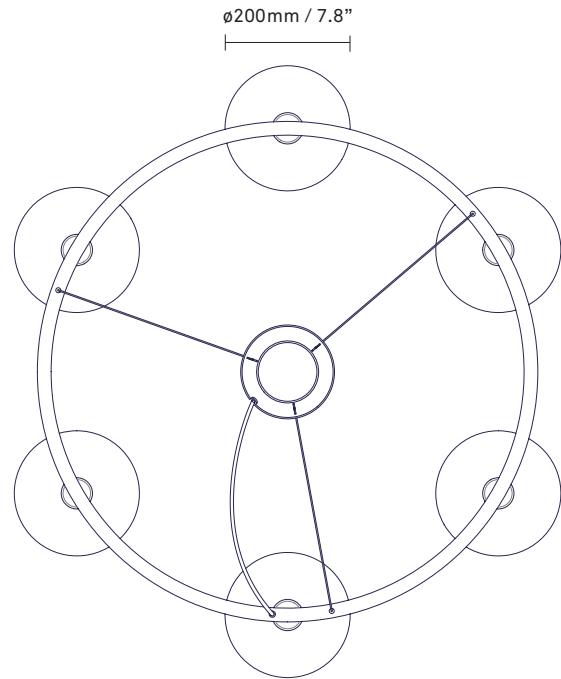

NUURA

MIIRA 6 CIRCULAR
dark bronze / opal

Design: Sofie Refer, 2020

Miira 6 Circular in mouth-blown opal white glass and dark bronze finish. Incl. Ceiling plate.

Explore the rest of the Miira collection on our website, [here](#)

Materials: Anodized metal, mouth-blown glass

Dimensions: 800mm / 31.4in x 245mm / 9.6in
Glass: \varnothing 200mm / 7.8in
Cable length: max 2500mm / 98.4in

Light source: Socket: G9
Max wattage: 7W LED
Voltage (V): 220-240V / 120V

Weight: Armature + glass: 9840g

Packaging: Dimensions: L: 645mm / 25.4in x W: 645mm / 25.4in x H: 350 mm / 13.8in
Weight: 6850g
Total weight incl. product: 16670 g
Number of parcel: 1
Material: Brown Cardboard