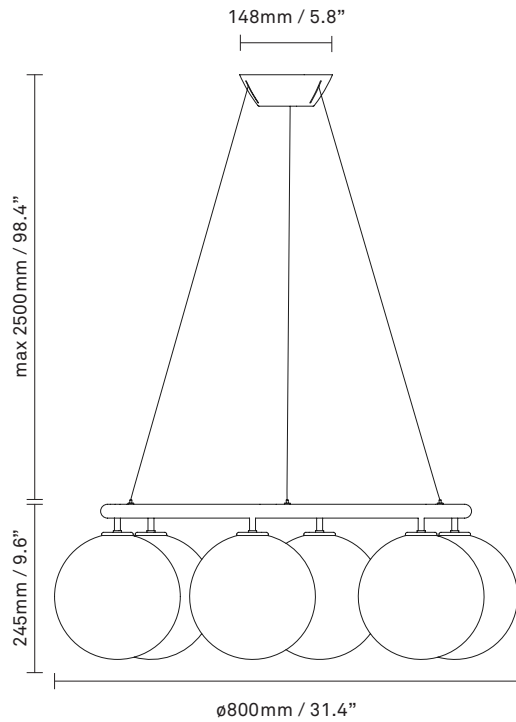

NUURA

MIIRA 6 CIRCULAR
dark bronze / opal

Design: Sofie Refer, 2020

Miira 6 Circular in mouth-blown opal white glass and dark bronze finish. Incl. Ceiling plate.

Explore the rest of the Miira collection on our website, [here](#)

Materials: Anodized metal, mouth-blown glass

Dimensions: 800mm / 31.4in x 245mm / 9.6in
Glass: \varnothing 200mm / 7.8in
Cable length: max 2500mm / 98.4in

Light source: Socket: G9
Max wattage: 7W LED
Voltage (V): 220-240V / 120V

Weight: Armature + glass: 9840g

Packaging: Dimensions: L: 645mm / 25.4in x W: 645mm / 25.4in x H: 350 mm / 13.8in
Weight: 6850g
Total weight incl. product: 16670 g
Number of parcel: 1
Material: Brown Cardboard