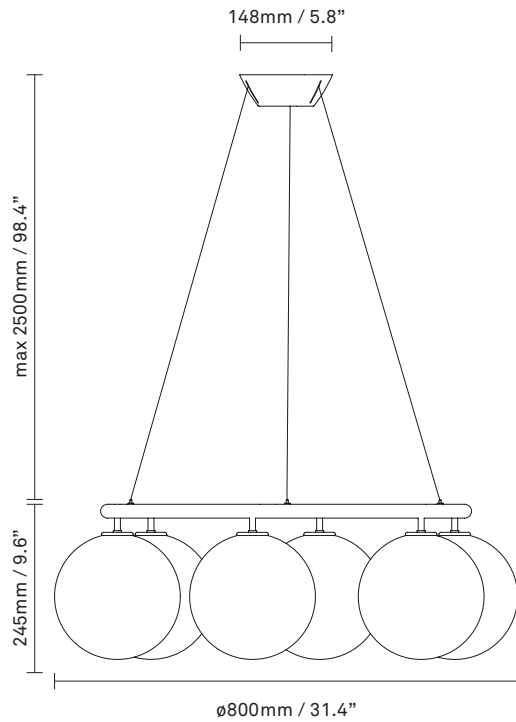

# NUURA

**MIIRA 6 CIRCULAR**  
**rock grey / optic clear**

Design: Sofie Refer, 2021

**Miira 6 Circular** in mouth-blown optic clear glass and rock grey finish. Incl. Ceiling plate.

Explore the rest of the Miira collection on our website, [here](#)

**Product no.:** EU - 2032003 / US - 3032003

**Certifications:** CE, ETL, IP20, Class I

**Type:** Chandelier - indoor

**For information about IP ratings, click [here](#)**

**Colour:** Glass: optic clear / Metal: rock grey

**Dimensions:** 800mm / 31.4in x 245mm / 9.6in  
Glass: 200mm / 7.8in  
Cable length: max 2500mm / 98.4in

**Weight:** Armature + glass: 9840g

**See recommended light source [here](#)**

**Packaging:** Dimensions: L: 645mm / 25.4in x W: 645mm / 25.4in x H: 350mm / 13.8in  
Weight: 6850g  
Total weight incl. product: 16670g  
Number of parcel: 1  
Material: Brown Cardboard