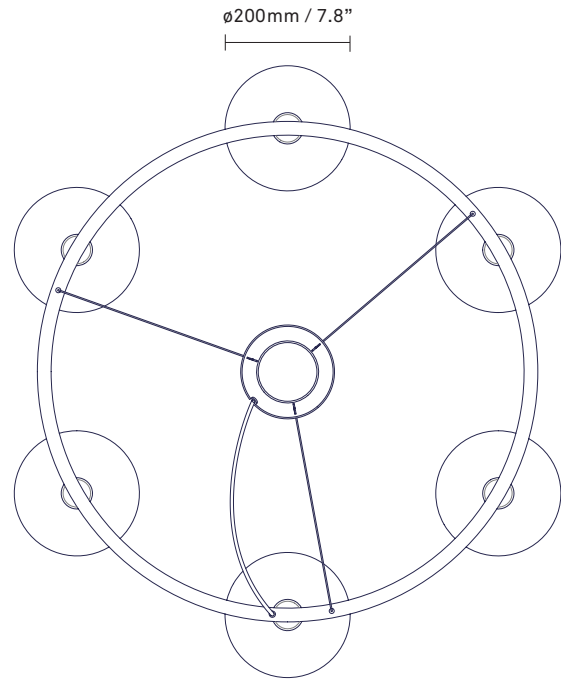

# NUURA

**MIIRA 6 CIRCULAR**  
**rock grey / optic clear**

Design: Sofie Refer, 2021

**Miira 6 Circular** in mouth-blown optic clear glass and rock grey finish. Incl. Ceiling plate.

Explore the rest of the Miira collection on our website, [here](#)

**Product no.:** EU - 2032003 / US - 3032003

**Certifications:** CE, ETL, IP20, Class I

**Type:** Chandelier - indoor

**For information about IP ratings, click [here](#)**

**Colour:** Glass: optic clear / Metal: rock grey

**Dimensions:** 800mm / 31.4in x 245mm / 9.6in  
Glass: 200mm / 7.8in  
Cable length: max 2500mm / 98.4in

**Weight:** Armature + glass: 9840g

**See recommended light source [here](#)**

**Packaging:** Dimensions: L: 645mm / 25.4in x W: 645mm / 25.4in x H: 350mm / 13.8in  
Weight: 6850g  
Total weight incl. product: 16670g  
Number of parcel: 1  
Material: Brown Cardboard