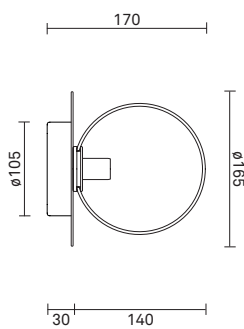

TECHNICAL INFO

Product no.: 04480124-1

Type: Wall Light - Indoor

Colour:

Glass: Opal White

Metal: Nordic Gold

Materials:

Powder coated metal

Mouth-blown glass

Dimensions:

∅165mm x 170mm

Product weight:

Product: 999 g

Packaging:

Dimensions: L: 338mm x W: 194mm x H: 175mm

Weight: 475 g