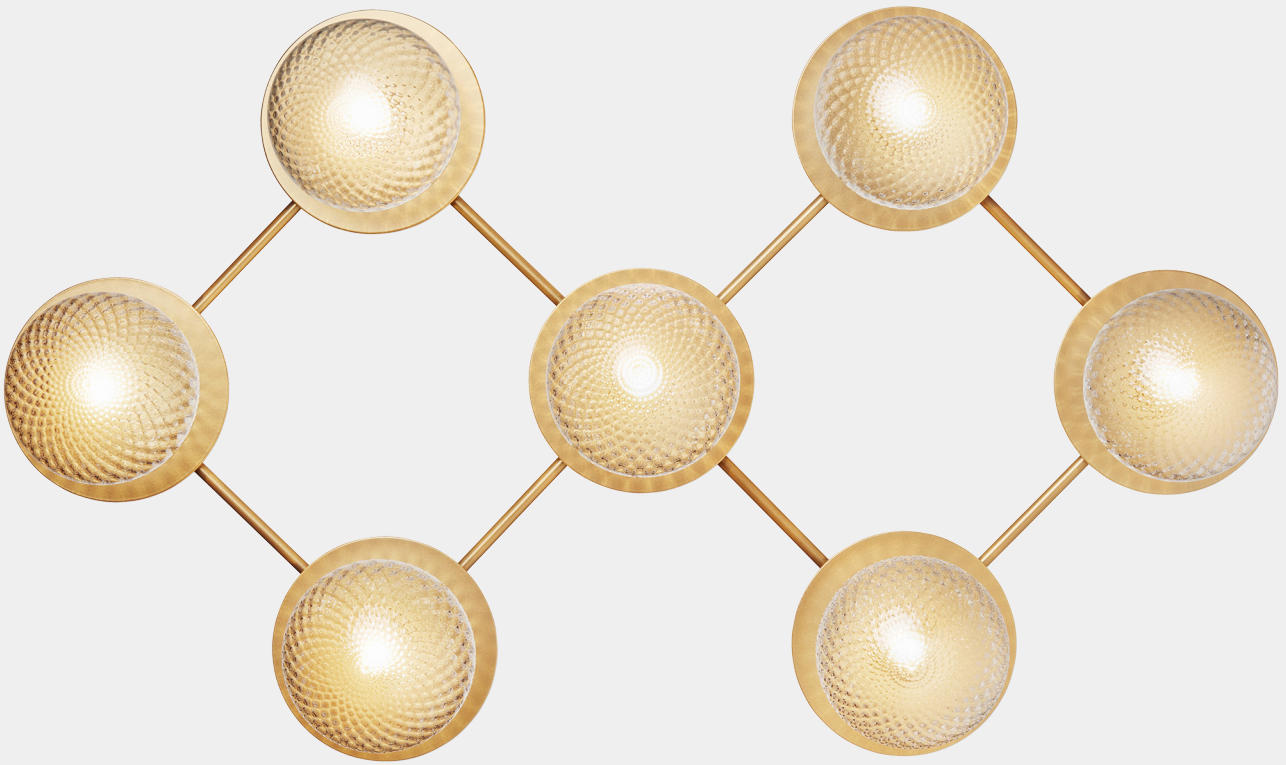

NUURA

LIILA 7
nordic gold / optic clear

Design: Sofie Refer, 2021

Liila 7 has a Nordic simplistic yet sensuous look due to the fine reflections in the glass and metal. The mouth-blown glass is framed by the metal disc in soft metallic finish. Wall plate fits US 3½" pan cake bracket.

Explore the rest of the **Liila collection** on our website, [here](#)

Product no.: EU - 2041003 / US - 3041005

Certifications: CE, ETL, IP20, Class I

Type: Wall / ceiling light - indoor

For information about IP ratings, click [here](#)

Colour: Glass: optic clear / Metal: nordic gold

Cleaning: Use a soft dry cloth to clean the product.
Do not use household cleaners.

Materials: Powder-coated metal, mouth-blown glass

Light source: Socket: G9
Max wattage: 7W LED
Voltage (V): 220-240V / 120V