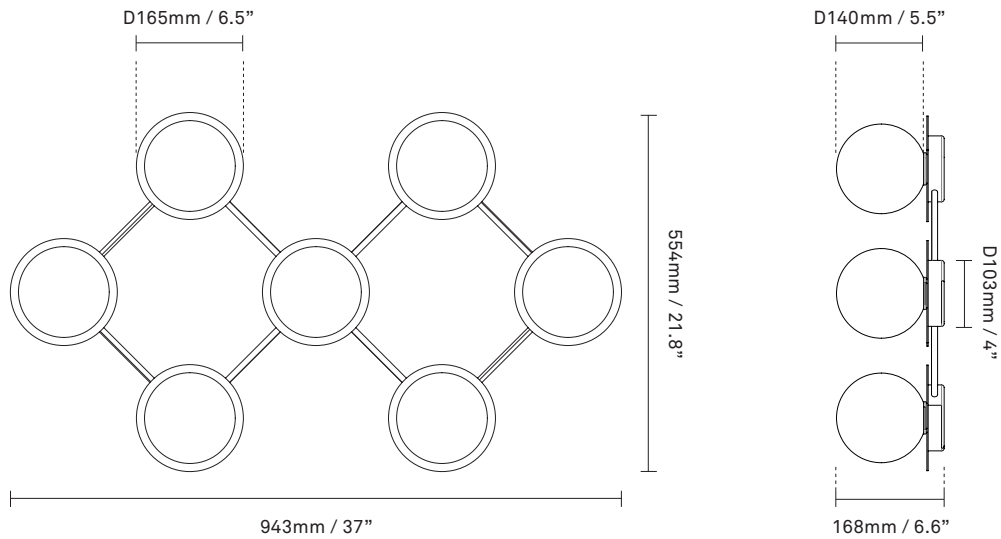

NUURA

LIILA 7
nordic gold / optic clear

Design: Sofie Refer, 2021

Liila 7 has a Nordic simplistic yet sensuous look due to the fine reflections in the glass and metal. The mouth-blown glass is framed by the metal disc in soft metallic finish. Wall plate fits US 3½" pan cake bracket.

Explore the rest of the **Liila collection** on our website, [here](#)

Product no.: EU - 2041003 / US - 3041005

Certifications: CE, ETL, IP20, Class I

Type: Wall / ceiling light - indoor

For information about IP ratings, click [here](#)

Dimensions: 943mm / 37in x 554mm / 21.8in
Ceiling plate: D103mm / 4in
Glass: ø140mm / 5.5in

Weight: Armature + glass: 7100g

See recommended light source [here](#)

Packaging: Dimensions: L: 910mm / 35.8in
x W: 520mm / 20.4in x H: 205mm / 8in
Weight: 2100g
Total weight incl. product: 9200g
Number of parcels: 1
Material: Brown cardboard.