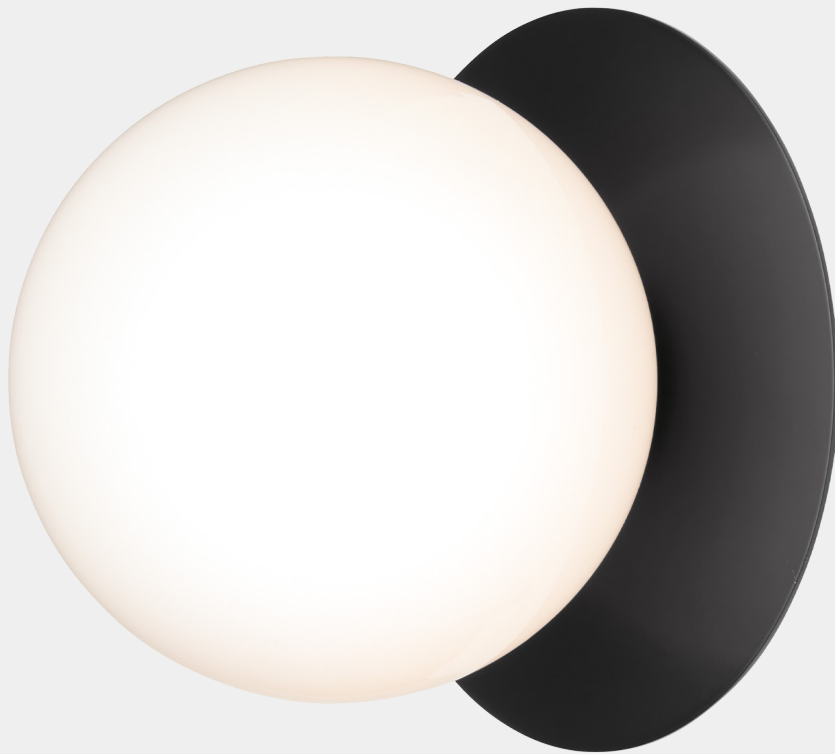

NUURA

LIILA 1 OUTDOOR
black / opal

Design: Sofie Refer, 2022

Liila 1 Outdoor is a wall and ceiling lamp to be installed on the facades of your home, either by the front door or on the ceiling of the front porch.

Explore the rest of the **Liila collection** on our website, [here](#)

Product no.: EU - 2046011

Certifications: CE, IP54, Class I

Type: Wall / ceiling light - outdoor

Cleaning: Use a soft dry cloth to clean the product.
Do not use household cleaners.

Colour: Glass: opal / Metal: black

Materials: Powder-coated metal, mouth-blown glass

Light source: Socket: G9
Max wattage: 7W LED
Voltage (V): 220-240V / 120V

Dimensions: 165mm / 6.5in x 170mm / 6.7in
Ceiling plate: \varnothing 105mm / 4.1in
Glass: \varnothing 140 / 5.5in