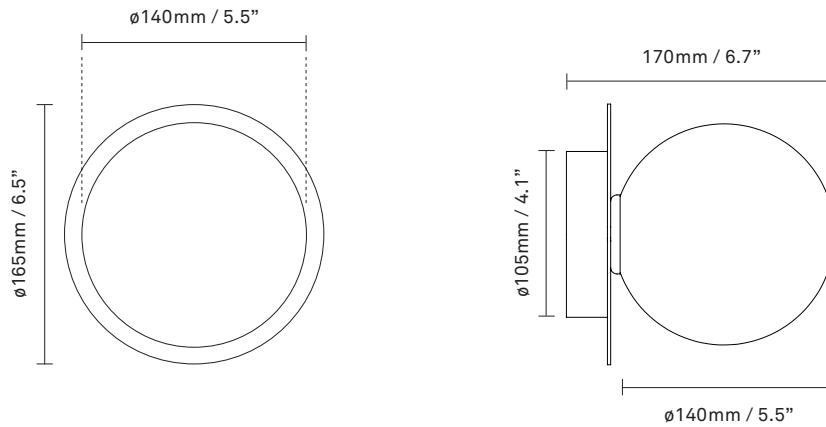

Liila 1 Outdoor is a wall and ceiling lamp to be installed on the facades of your home, either by the front door or on the ceiling of the front porch.

Explore the rest of the **Liila collection** on our website, [here](#)

Product no.: EU - 2046011

Certifications: CE, IP54, Class I

Type: Wall / ceiling light - outdoor

Cleaning: Use a soft dry cloth to clean the product.
Do not use household cleaners.

Colour: Glass: opal / Metal: black

Materials: Powder-coated metal, mouth-blown glass

Light source: Socket: G9
Max wattage: 7W LED
Voltage (V): 220-240V / 120V

Dimensions: 165mm / 6.5in x 170mm / 6.7in
Ceiling plate: $\varnothing$ 105mm / 4.1in
Glass: $\varnothing$ 140 / 5.5in

See recommended light source [here](#)

Weight: Armature + glass: 540g

Light sources not included

Packaging: Dimensions: L: 340mm / 13.3in x
W: 190mm / 7.4in x H: 180mm / 7in
Weight: 460g
Total weight incl. product: 1000g
Number of parcels: 1
Material: Brown cardboard

Dimmable if installed with appropriate dimmable LED light source(s) suitable for your dimmer circuit.

Light source can be added to delivery on request or via our webshop at [nuura.com](#).

Works with appropriate lighting control module. Module can be added to delivery on request.

Find our recommendations [here](#)