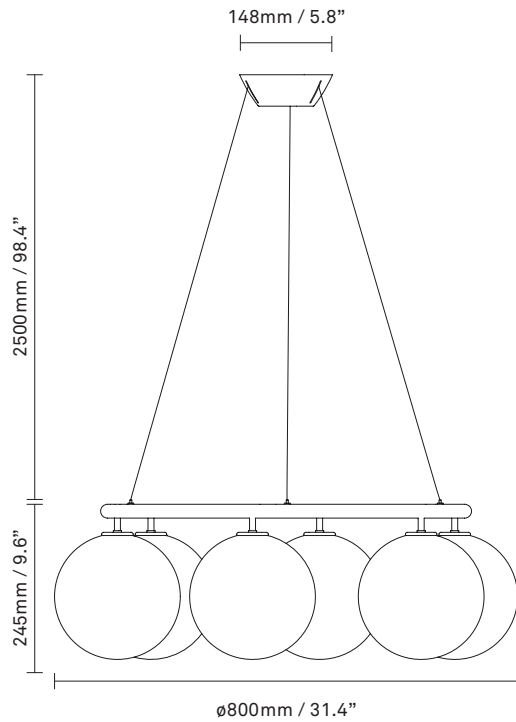

# NUURA

**MIIRA 6 CIRCULAR**  
**brass / optic clear**

Design: Sofie Refer, 2020

**Miira 6 Circular** in mouth-blown optic clear glass and brass finish. Incl. Ceiling plate.

Explore the rest of the Miira collection on our website, [here](#)

**Product no.:** EU - 2032001 / US - 3032001

**Certifications:** CE, ETL, IP20, Class I

**Type:** Ceiling light - indoor

**For information about IP ratings, click [here](#)**

**Colour:** Glass: optic clear / Metal: brass

**Cleaning:** Use a soft dry cloth to clean the product.  
Do not use household cleaners.

**Materials:** Wet painted metal, mouth-blown glass

**Dimensions:** 800mm / 31.4in x 245mm / 9.6in  
Glass:  $\varnothing$ 200mm / 7.8in  
Cable length: 2500mm / 98.4in

**Light source:** Socket: G9  
Max wattage: 7W LED  
Voltage (V): 220-240V / 120V

**Weight:** Armature + glass: 9840g

**See recommended light source [here](#)**

**Packaging:** Dimensions - armature: L: 665mm  
x W: 630mm x H: 130mm  
Dimensions - glass: 6 x L: 235mm  
x W: 220mm x H: 225mm  
Weight: 4380g  
Total weight incl. product: 14220g  
Number of parcels: 7  
Material: Brown cardboard