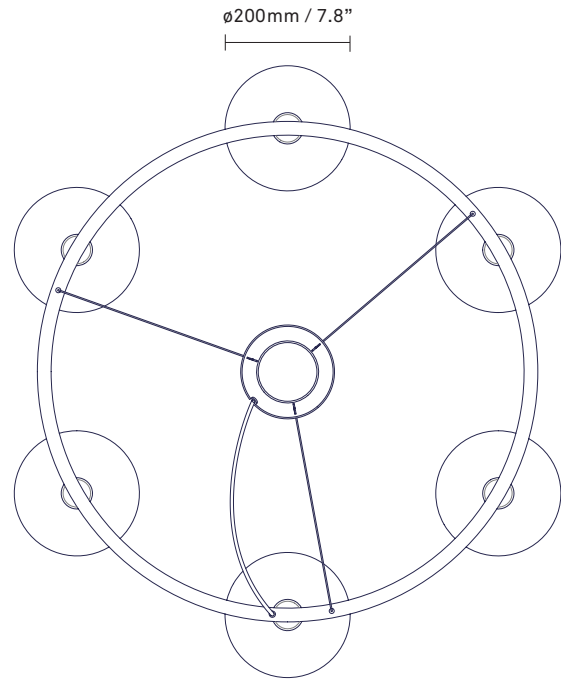

# NUURA

**MIIRA 6 CIRCULAR**  
**brass / optic clear**

Design: Sofie Refer, 2020

**Miira 6 Circular** in mouth-blown optic clear glass and brass finish. Incl. Ceiling plate.

Explore the rest of the Miira collection on our website, [here](#)

**Product no.:** EU - 2032001 / US - 3032001

**Certifications:** CE, ETL, IP20, Class I

**Type:** Ceiling light - indoor

**For information about IP ratings, click [here](#)**

**Colour:** Glass: optic clear / Metal: brass

**Cleaning:** Use a soft dry cloth to clean the product.  
Do not use household cleaners.

**Materials:** Wet painted metal, mouth-blown glass

**Dimensions:** 800mm / 31.4in x 245mm / 9.6in  
Glass:  $\varnothing$ 200mm / 7.8in  
Cable length: 2500mm / 98.4in

**Light source:** Socket: G9  
Max wattage: 7W LED  
Voltage (V): 220-240V / 120V

**Weight:** Armature + glass: 9840g

**See recommended light source [here](#)**

**Packaging:** Dimensions - armature: L: 665mm  
x W: 630mm x H: 130mm  
Dimensions - glass: 6 x L: 235mm  
x W: 220mm x H: 225mm  
Weight: 4380g  
Total weight incl. product: 14220g  
Number of parcels: 7  
Material: Brown cardboard