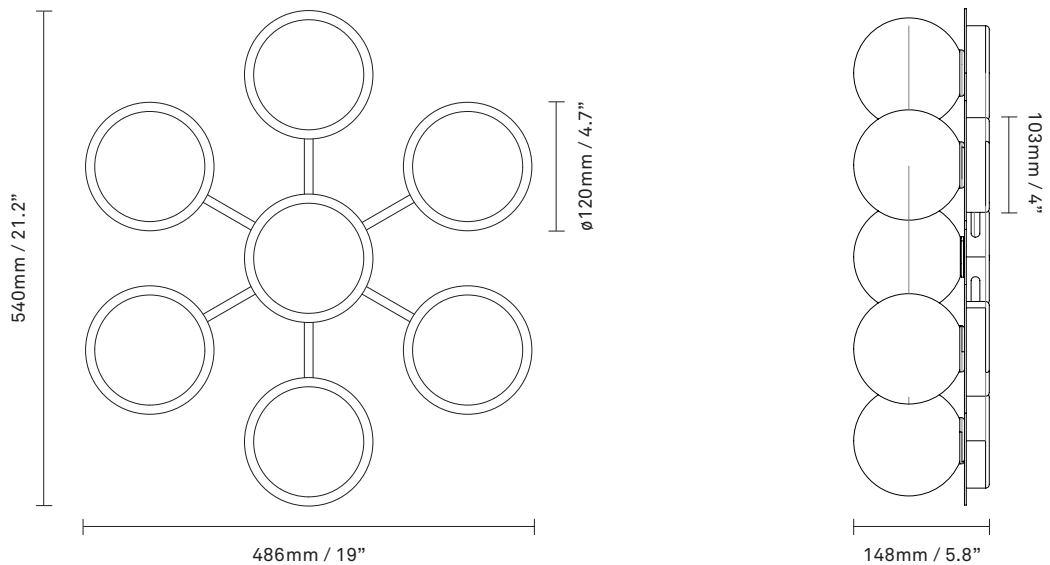

NUURA

LIILA 7
nordic gold / opal

Design: Sofie Refer, 2021

Liila Star has a Nordic simplistic yet sensuous look due to the fine reflections in the glass and metal. The mouth-blown glass is framed by the metal disc in soft metallic finish. Wall plate fits US 3½" pan cake bracket.

Explore the rest of the **Liila collection** on our website, [here](#)

Product no.: EU - 2041006 / US - 3041006

Certifications: CE, IP20, Class I

Type: Wall / ceiling light - indoor

For information about IP ratings, click [here](#)

Colour: Glass: opal white / Metal: nordic gold

Materials: Powder-coated metal, mouth-blown glass

Cleaning: Use a soft dry cloth to clean the product.
Do not use household cleaners.

Dimensions: 486mm / 19in x 540mm / 21.2in x 148mm / 5.8in
Ceiling Plate: D103 mm / 4in, fits US 3½" pan cake bracket
Glass: ø120mm / 4.7in

Light source: Socket: G9
Max wattage: 7W LED
Voltage (V): 220-240V / 120V

See recommended light source [here](#)

Weight: Armature + glass: 5000g

Light sources not included

Packaging: Dimensions: L: 540mm x W: 475mm x H: 190mm
Weight: 1100g
Total weight incl. product: 6100g
Number of parcels: 1
Material: Brown cardboard.