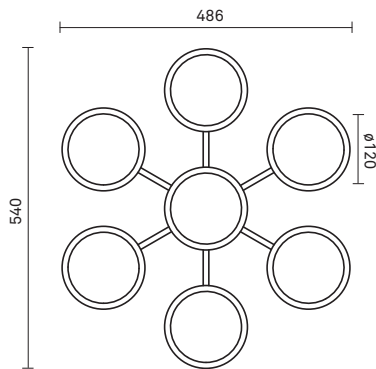

NUURA

LIILA STAR Nordic Gold/Optic Clear

Design: Sofie Refer, 2021. EU-model.

Liila Star Wall/Ceiling in mouth blown Optic Clear glass and Nordic Gold finish.

Liila Collection has a Nordic simplistic yet sensuous look due to the fine reflections in the glass and metal. The mouth blown glass is elegantly framed by the metal disc in soft metallic finish.

While the version in Optic Clear glass creates sparkling reflections, the version in Opal White glass completes the minimalistic Nordic look.

Liila Star Wall/Ceiling has an elongated modular formation. It looks great as an extended light sculpture or arranged in a line to create a stunning effect. Liila 7 can be installed vertically or horizontally

Liila collection

The Liila collection include the following products:

- **Liila 1 Medium, Wall/Ceiling:** Nordic Gold/ Light Silver, Opal White/Optic Clear Glass
- **Liila 1 Large, Wall/Ceiling:** Nordic Gold/ Light Silver, Opal White/Optic Clear Glass
- **Liila Star, Wall/Ceiling:** Nordic Gold, Opal White/Optic Clear Glass
- **Liila 7, Wall/Ceiling:** Nordic Gold, Opal White/Optic Clear Glass
- **Liila 12, Wall/Ceiling:** Nordic Gold, Opal White/Optic Clear Glass