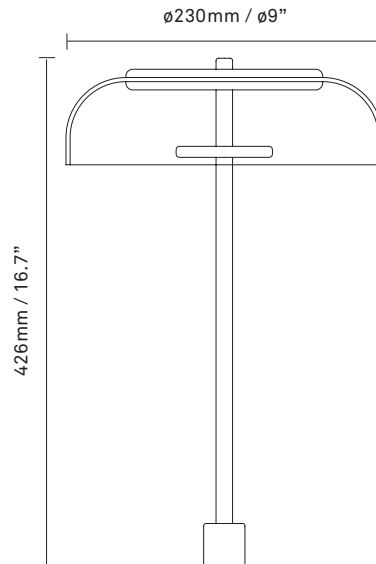

Blossi Table In-Set in mouth-blown clear glass and nordic gold finish.

Explore the rest of the Blossi collection on our website, [here](#)

Product no.: EU - 2028013

Certifications: CE, UKCA

Type: Table light - indoor

For information about IP ratings, click [here](#)

Colour: Glass: clear / Metal: nordic gold

Materials: Powder coated metal, mouth-blown glass

Cleaning: Use a soft dry cloth to clean the product.
Do not use household cleaners.

Dimensions: ø230mm / ø9in x 426mm / 16.7in

Light source: Blossi CV LED (D60-2835-3C6B-12V-6W)
Replaceable LED module
Energy efficiency class: G
CCT.: 2700K
SDCM.: <3
Luminous flux: 460lm
CRI: 93Ra

Weight: Armature + glass: 1500g

Packaging: Dimensions: L: 535mm / 21.1in x W: 250mm / 9.8in x H: 255mm / 10in
Weight: 1430g
Total weight incl. product: 2930g
Number of parcels: 1
Material: Brown cardboard

Electrical Plug-in driver
Dimmer on cord
Input voltage: 100-240Vac
Output: 12Vdc / 0.01-1A
Power: Max 12W
IP-class: IP20
Insultation: Class II