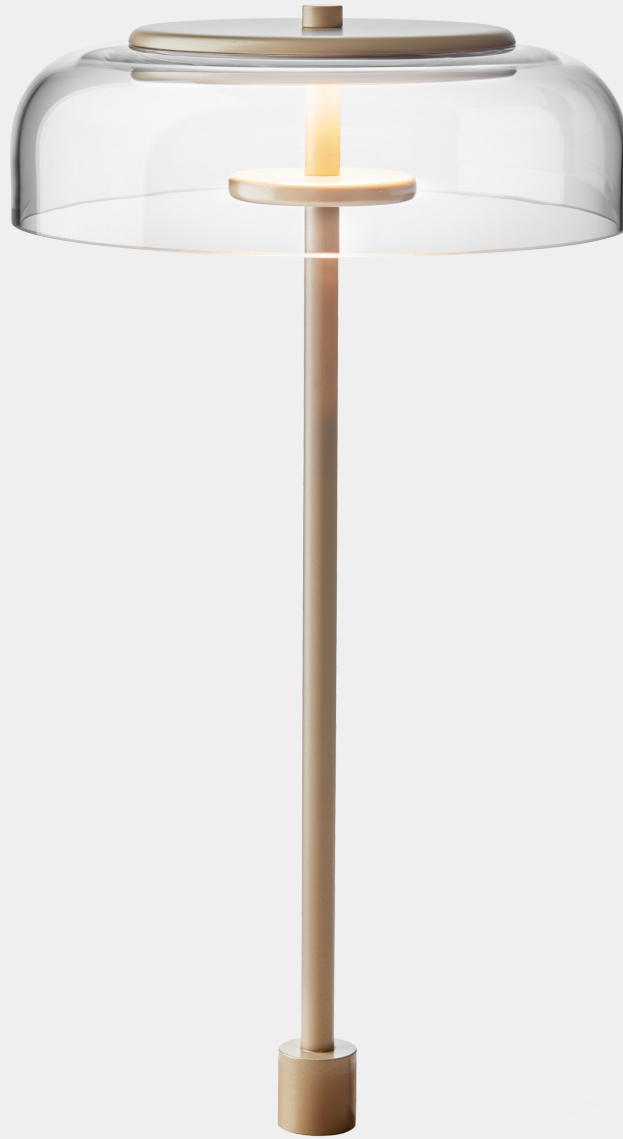

NUURA

BLOSSI TABLE IN-SET
nordic gold / clear

Design: Sofie Refer, 2018

Blossi Table In-Set in mouth-blown clear glass and nordic gold finish.

Explore the rest of the Blossi collection on our website, [here](#)

Product no.: EU - 2028013

Certifications: CE, UKCA

Type: Table light - indoor

For information about IP ratings, click [here](#)

Colour: Glass: clear / Metal: nordic gold

Materials: Powder coated metal, mouth-blown glass

Cleaning: Use a soft dry cloth to clean the product.
Do not use household cleaners.

Dimensions: ø230mm / ø9in x 426mm / 16.7in

Light source: Blossi CV LED (D60-2835-3C6B-12V-6W)
Replaceable LED module
Energy efficiency class: G
CCT.: 2700K
SDCM.: <3
Luminous flux: 460lm
CRI: 93Ra

Weight: Armature + glass: 1500g

Packaging: Dimensions: L: 535mm / 21.1in x W: 250mm / 9.8in x H: 255mm / 10in
Weight: 1430g
Total weight incl. product: 2930g
Number of parcels: 1
Material: Brown cardboard