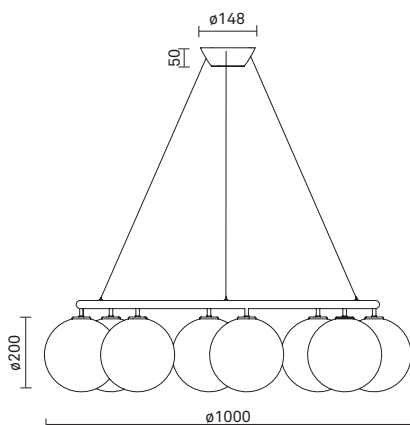

NUURA

MIIRA 8 CIRCULAR Rock Grey/Opal White

Design: Sofie Refer, 2020. EU-model.

Miira 8 Circular in mouth-blown Opal White glass and Rock Grey finish. Incl. Ceiling plate.

The significant details of Miira are the fine curves and thin neck that gives a graceful appearance. The Miira Collection features mouth-blown glass globes in both Opal White and Optic Clear. The Optic glass has slight variances due to the handmade process, which makes each piece unique.

Miira collection is designed with the chandelier as a centre and expands into a complete series of lights, manufactured in the highest quality.

Miira 8 Circular, comprising eight mouth-blown glass domes, has a diameter of 100 cm, making it ideal to place above a dining table or sofa.

Miira collection

The Miira collection include the following products:

- **Miira 1:** Rock Grey/Brass - Opal White/Optic clear
- **Miira 3:** Rock Grey/Brass - Opal White/Optic clear
- **Miira 1 Large:** Rock Grey/Brass - Opal White/Optic Clear
- **Miira 3 Large:** Rock Grey/Brass - Opal White/Optic Clear
- **Miira 4:** Rock Grey/Brass - Opal White/Optic Clear
- **Miira 6:** Rock Grey/Brass - Opal White/Optic Clear
- **Miira 6 Large:** Rock Grey/Brass, Opal White/Optic Clear
- **Miira 6 Circular:** Dark Bronze/Brass/Rock Grey, Opal White/Optic Clear
- **Miira 8 Circular:** Dark Bronze/Brass/Rock Grey, Opal White/Optic Clear
- **Miira 13:** Rock Grey/Brass - Opal White/Optic Clear
- **Miira 13 Large:** Rock Grey/Brass, Opal White/Optic Clear
- **Miira Wall:** Rock Grey/Brass - Opal White/Optic Clear
- **Miira Table:** Rock Grey/Brass - Opal White/Optic Clear