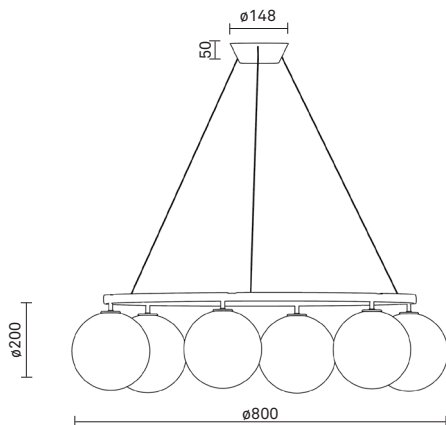

NUURA

MIIRA 6 Circular Opal

Design: Sofie Refer, 2020. EU-model.

Miira 6 Circular in mouth-blown Opal White glass and Dark Bronze finish. Incl. Ceiling plate.

The significant details of Miira are the fine curves and thin neck that gives a graceful appearance.

Miira 6 Circular, comprising six mouth-blown glass domes, has a diameter of 80 cm, making it ideal to place above a dining table or sofa.

Miira collection:

- **Miira 1:** Rock Grey/Brass - Opal White/Optic clear
- **Miira 3:** Rock Grey/Brass - Opal White/Optic clear
- **Miira 1 Large:** Rock Grey/Brass - Opal White/Optic Clear
- **Miira 3 Large:** Rock Grey/Brass - Opal White/Optic Clear
- **Miira 4:** Rock Grey/Brass - Opal White/Optic Clear
- **Miira 6:** Rock Grey - Opal White
- **Miira 6 Large:** Rock Grey/Brass, Opal White/Optic Clear
- **Miira 6 Circular:** Dark Bronze, Opal White/Optic Clear
- **Miira 8 Circular:** Dark Bronze, Opal White/Optic Clear
- **Miira 13:** Rock Grey - Opal/Optic Clear
- **Miira 13 Large:** Rock Grey/Brass, Opal White/Optic Clear
- **Miira Wall:** Rock Grey - Opal White/Optic Clear
- **Miira Table:** Rock Grey - Opal White/Optic Clear

NUURA

TECHNICAL INFO

Product no.: 03101024

Type: Suspension - Indoor

Colour:

Glass: Opal White
Metal: Dark Bronze
Cable: Black

Materials:

Powder coated metal
Mouth-blown glass
Fabric covered cable

Dimensions:

ø800mm x 200mm
Ceiling plate: ø148mm x 50mm
Fabric cable - Length: 2500mm

Packaging:

Dimensions: L: - mm x W: - mm x H: - mm
Weight: - g
Total weight incl. product: - g
Number of parcels: 1
Material: Brown cardboard.