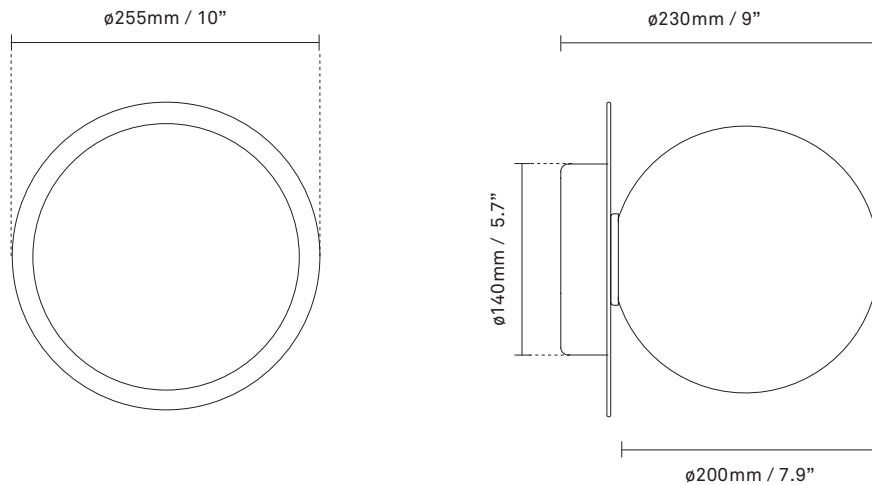

# NUURA

**LIILA 1 LARGE**  
**light silver / optic clear**

Design: Sofie Refer, 2018

**Liila 1 Large** works well as a single lamp or grouped in a decorative formation. Liila 1 Large also suits smaller rooms, the bathroom and the entrance hall.

Explore the rest of the Liila collection on our website, [here](#)

**Product no.:** EU - 2046007 / US - 3046016

**Certifications:** CE, ETL, IP44, Class I

**Type:** Wall / ceiling light - indoor

**For information about IP ratings, click [here](#)**

**Dimensions:** 255mm / 10in x 230mm / 9in  
Ceiling plate:  $\varnothing$ 140mm / 5.5in(EU)  
 $\varnothing$ 145mm / 5.7in (US)  
Glass:  $\varnothing$ 200 / 7.9in

**See recommended light source [here](#)**

**Weight:** Armature + glass: 1190g

**Light sources not included**

**Packaging:** Dimensions: L: 523mm / 20.6in x W: 303mm / 11.9in x H: 238mm / 9.4in  
Weight: 1010g  
Total weight incl. product: 2200g  
Number of parcels: 1  
Material: Brown cardboard