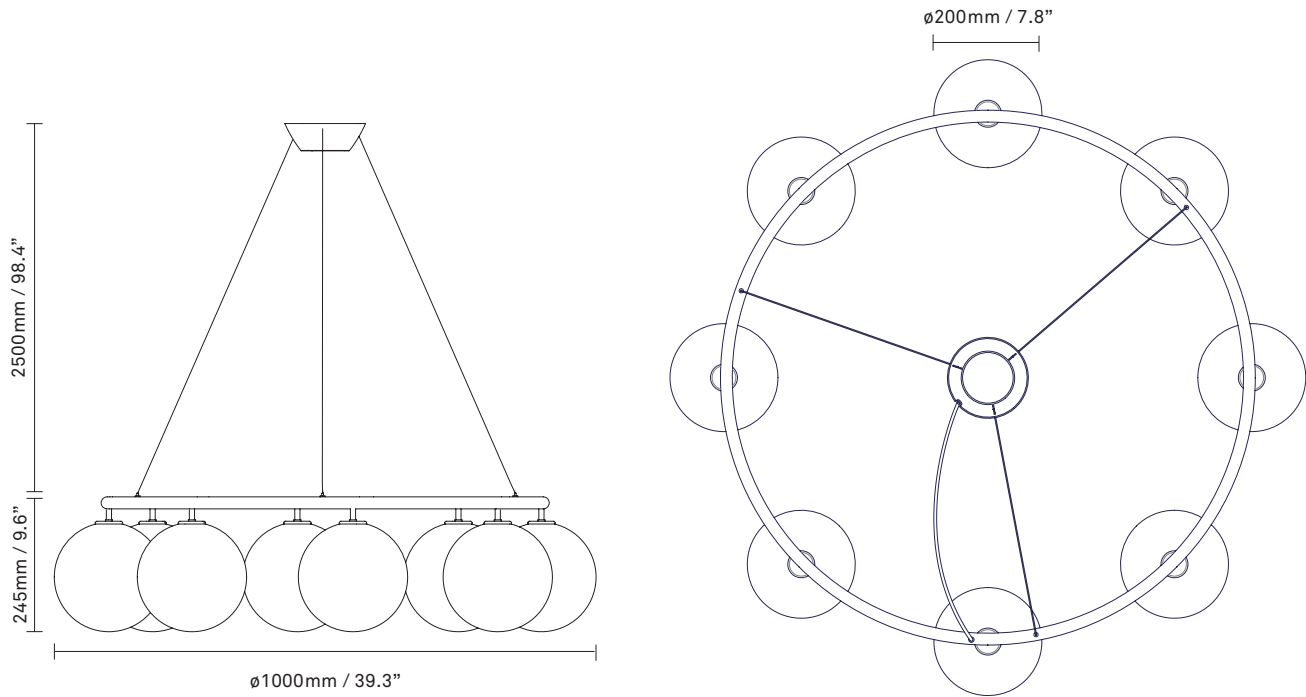

NUURA

MIIRA 8 CIRCULAR
brass / optic clear

Design: Sofie Refer, 2020

Miira 8 Circular in mouth-blown optic clear glass and brass finish. Incl. Ceiling plate.

Explore the rest of the Miira collection on our website, [here](#)

Product no.: EU - 2032007 / US - 3032007

Certifications: CE, ETL, IP20, Class I

Type: Ceiling light - indoor

For information about IP ratings, click [here](#)

Colour: Glass: optic clear / Metal: brass

Cleaning: Use a soft dry cloth to clean the product.
Do not use household cleaners.

Materials: Wet painted metal, mouth-blown glass

Dimensions: 1000mm / 39.3in x 245mm / 9.6in
Glass: \varnothing 200mm / 7.8in
Cable length: 2500mm / 98.4in

Light source: Socket: G9
Max wattage: 7W LED
Voltage (V): 220-240V / 120V

Weight: Armature + glass: 13020g

See recommended light source [here](#)

Packaging: Dimensions - armature: L: 925mm
x W: 915mm x H: 130mm
Dimensions - glass: 8 x L: 235mm
x W: 220mm x H: 225mm
Weight: 5940g
Total weight incl. product: 18960g
Number of parcels: 9
Material: Brown cardboard