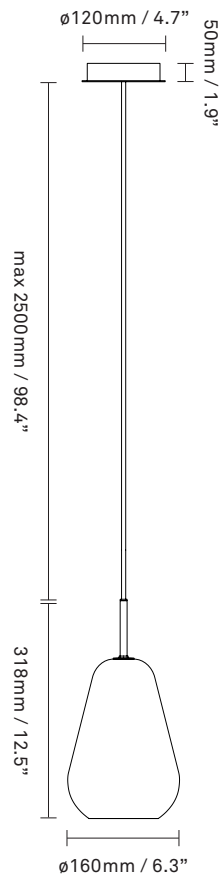

NUURA

ANOLI 1 SMALL
nordic gold / opal

Design: Sofie Refer, 2018

Anoli 1 Small in mouth blown opal glass and nordic gold finish Incl. ceiling plate.

Explore the rest of the Anoli collection on our website, [here](#)

Materials: Powder-coated metal, mouth-blown glass

Light source: Socket: E14 / G9
Max wattage: 25W LED
Voltage (V): 220-240V / 120V

Dimensions: 160mm / 6.3in x 318mm / 12.5in
Cable length: 2500mm / 98.4in

Weight: Armature + glass: 1100g

See recommended light source [here](#)

Packaging: Dimensions: L: 254mm / x10in
x W: 254mm / 10in x H: 403mm / 15.8in
Weight: 700g
Total weight incl. product: 1800g
Number of parcels: 1
Material: Brown cardboard