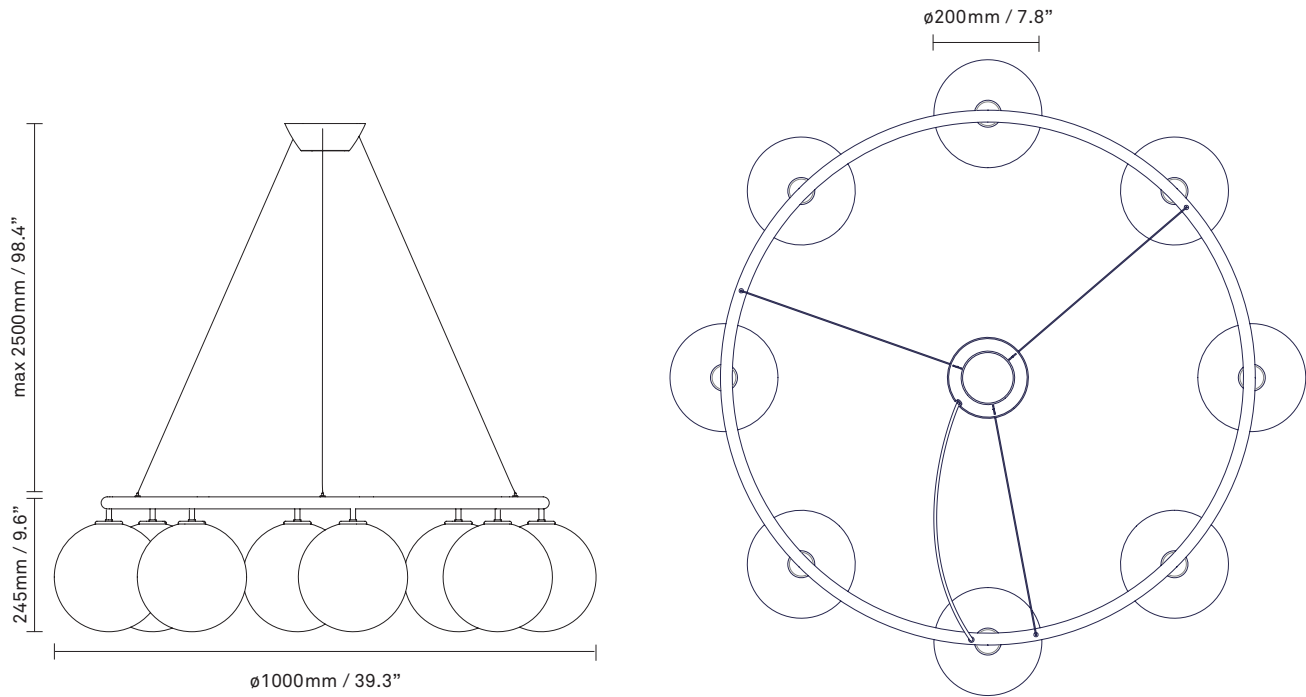

NUURA

MIIRA 8 CIRCULAR
rock grey / optic clear

Design: Sofie Refer, 2021

Miira 8 Circular in mouth-blown optic clear glass and rock grey finish. Incl. Ceiling plate.

Explore the rest of the Miira collection on our website, [here](#)

Product no.: EU - 2032009 / US - 3032009

Certifications: CE, ETL, IP20, Class I

Type: Chandelier - indoor

For information about IP ratings, click [here](#)

Colour: Glass: optic clear / Metal: rock grey

Cleaning: Use a soft dry cloth to clean the product.
Do not use household cleaners.

Materials: Powder coated metal, mouth-blown glass

Light source: Socket: G9
Max wattage: 7W LED
Voltage (V): 220-240V / 120V

Dimensions: 1000mm / 39.3in x 245mm / 9.6in
Glass: \varnothing 200mm / 7.8in
Cable length: max 2500mm / 98.4in

Weight: Armature + glass: 13020g

See recommended light source [here](#)

Packaging: Dimensions: L: 1200mm / 47.2in x W: 800mm / 31.4in x H: 1000mm / 39.3in
Weight: 9980g
Total weight incl. product: 23000g
Number of parcels: 9
Material: Brown cardboard