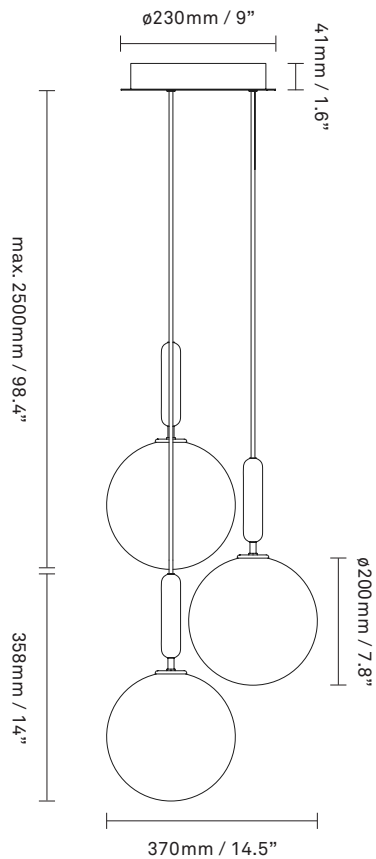

# NUURA

**MIIRA 3 LARGE**  
**rock grey / optic clear**

Design: Sofie Refer, 2019

**Miira 3 Large** in rock grey finish with mouth-blown optic clear glass. Incl. Ceiling plate.

Explore the rest of the **Miira collection** on our website, [here](#)

**Product no.:** EU - 2031017 / US - 3031017

**Certifications:** CE, IP20, Class I

**Type:** Chandelier - indoor

**For information about IP ratings, click [here](#)**

**Colour:** Glass: optic clear / Metal: rock grey  
Cable: black

**Cleaning:** Use a soft dry cloth to clean the product.  
Do not use household cleaners.

**Materials:** Powder coated metal, mouth-blown glass, fabric covered cable

**Light source:** Socket: G9  
Max wattage: 7W LED  
Voltage (V): 220-240V / 120V

**Dimensions:** 370mm / 14.5in x 358mm / 14in  
Cable length: max. 2500mm / 98.4in

**Weight:** Armature + glass: 4790g

**See recommended light source [here](#)**

**Packaging:** Dimensions: L: 800mm / 31.4in x  
W: 600mm / 23.6in x H: 470mm / 18.5in  
Weight: 3210g  
Total weight incl. product: 8000g  
Number of parcels: 4  
Material: Brown cardboard