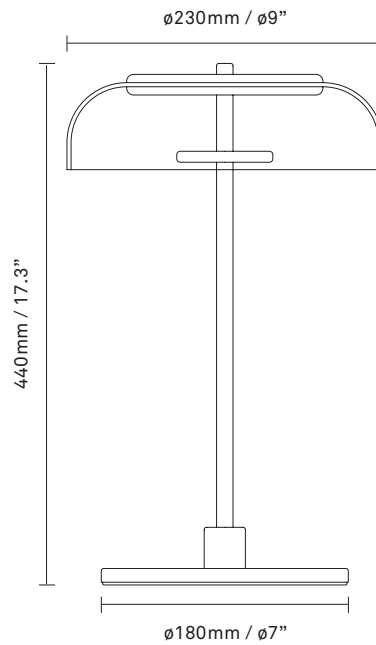

NUURA

BLOSSI TABLE
nordic gold / clear

Design: Sofie Refer, 2018

Blossi Table in mouth-blown clear glass and nordic gold finish.

Explore the rest of the Blossi collection on our website, [here](#)

Product no.: EU - 2028009

Certifications: CE, UKCA

Type: Table light - indoor

For information about IP ratings, click [here](#)

Colour: Glass: clear / Metal: nordic gold

Materials: Powder coated metal, mouth-blown glass

Cleaning: Use a soft dry cloth to clean the product.
Do not use household cleaners.

Dimensions: $\varnothing 230\text{mm} / \varnothing 9\text{in} \times 440\text{mm} / 17.3\text{in}$
Cable length: 2000mm

Light source: Blossi CV LED (D60-2835-3C6B-12V-6W)
Replaceable LED module
Energy efficiency class: G
CCT.: 2700K
SDCM.: <3
Luminous flux: 460lm
CRI: 93Ra

Weight: Armature + glass: 3500g

Packaging: Dimensions: L: 460mm / 18.1in x
W: 250mm / 9.8in x H: 255mm / 10in
Weight: 1300g
Total weight incl. product: 4800g
Number of parcels: 1
Material: Brown cardboard