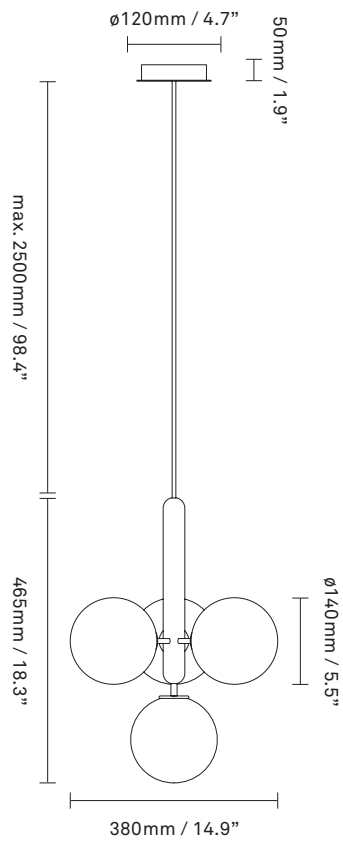

NUURA

MIIRA 4
rock grey / optic clear

Design: Sofie Refer, 2018

Miira 4 in rock grey finish with mouth-blown optic clear glass. Incl. Ceiling plate. Ceiling plate fits US 3½" pancake bracket.

Explore the rest of the **Miira collection** on our website, [here](#)

Product no.: EU - 2031005 / US - 3031005

Certifications: CE, IP20, Class I

Type: Pendant - indoor

For information about IP ratings, click [here](#)

Colour: Glass: optic clear / Metal: rock grey
Cable: black

Cleaning: Use a soft dry cloth to clean the product.
Do not use household cleaners.

Materials: Powder coated metal, mouth-blown glass, fabric covered cable

Light source: Socket: G9
Max wattage: 7W LED
Voltage (V): 220-240V / 120V

Dimensions: 380mm / 14.9in x 465mm / 18.3in
Cable length: max. 2500mm / 98.4in

Weight: Armature + glass: 3080g

See recommended light source [here](#)

Packaging: Dimensions: L: 570mm / 22.4in x W: 345mm / 13.5in x H: 185mm / 7.2in
Weight: 1080g
Total weight incl. product: 4160g
Number of parcels: 1
Material: Brown cardboard