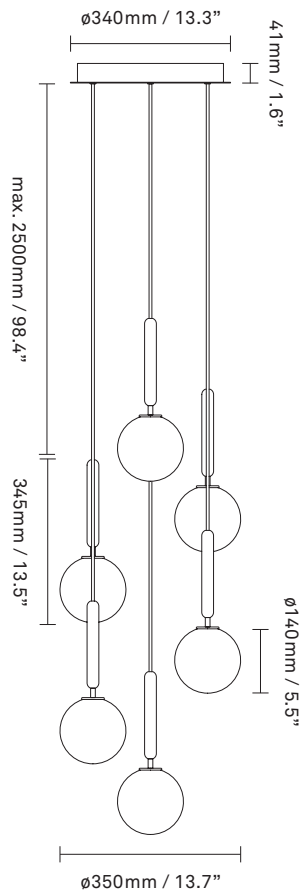

NUURA

MIIRA 6
brass / opal

Design: Sofie Refer, 2020

Miira 6 in brass finish with mouth-blown opal white glass.

Explore the rest of the **Miira collection** on our website, [here](#)

Product no.: EU - 2031012 / US - 3031012

Materials: Anodized metal, mouth-blown glass,
fabric covered cable

Light source: Socket: G9
Max wattage: 7W LED
Voltage (V): 220-240V / 120V

Dimensions: \varnothing 350mm / 13.7in x 345mm / 13.5in
Cable length: max. 2500mm / 98.4in

Weight: Armature + glass: 6950g

See recommended light source [here](#)

Packaging: Dimensions: L: 800mm / 31.4in x W:
600mm / 23.6in x H: 470mm / 18.5in
Weight: 4050g
Total weight incl. product: 11000g
Number of parcels: 7
Material: Brown cardboard