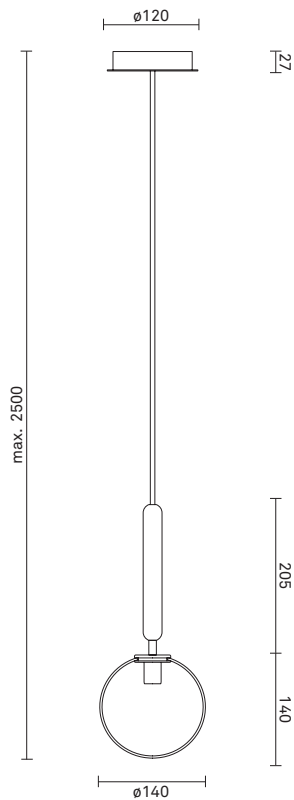

NUURA

MIIRA 1 - Brass Opal

Design: Sofie Refer, 2020. EU-model.

Miira 1 in mouth blown Opal White glass and Brass nish. Incl. Ceiling plate.

The significant details of Miira are the fine curves and thin neck that gives a graceful appearance.

TECHNICAL INFO

Product no.: 03310824

Type: Suspension - Indoor

Colour:

Glass: Opal White

Metal: Brass

Cable: Black

Materials:

Powder coated metal

Mouth-blown glass

Fabric covered cable

Dimensions:

ø140mm x 345mm

Ceiling plate: ø120mm x 50mm

Fabric cable - Length: 2500mm

Product weight:

Product incl. ceiling plate: 1088 g

Ceiling plate: 265 g

Packaging:

Dimensions: L: 424mm x W: 171mm x H: 170mm

Weight: 458 g

Total weight incl. product: 1546 g

Number of parcels: 1

Material: Brown cardboard.