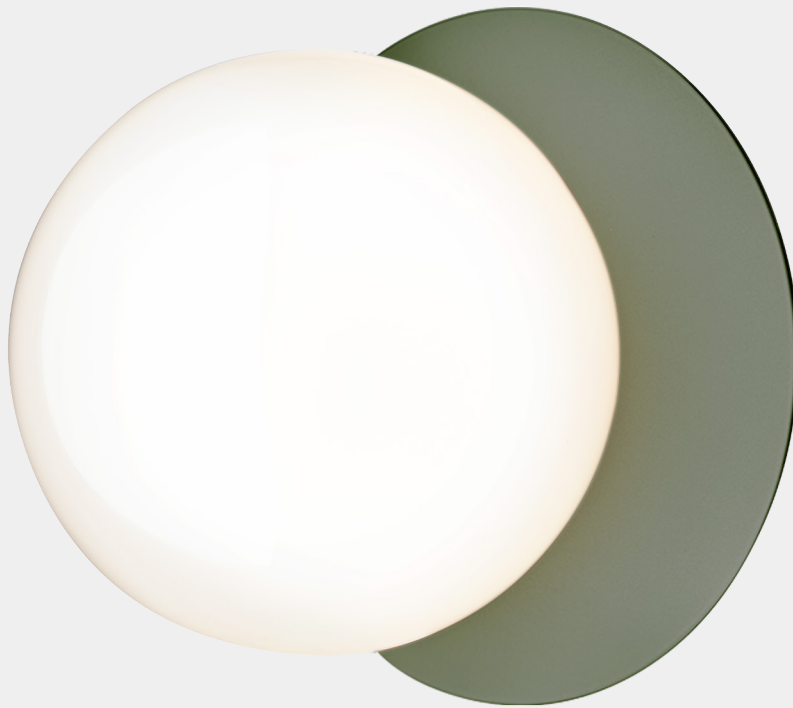

NUURA

LIILA 1 MEDIUM
Hopeful green / opal

Design: Sofie Refer, 2022

Liila 1 Medium works well as a single lamp or grouped in a decorative formation. Liila 1 Medium also suits smaller rooms, the bathroom and the entrance hall.

Explore the rest of the Liila collection on our website, [here](#)

Product no.: EU - 2046066

Certifications: CE, IP20, Class II

Type: Wall / ceiling light - indoor

For information about IP ratings, click [here](#)

Colour: Glass: opal white / Metal: hopeful green

Cleaning: Use a soft dry cloth to clean the product.
Do not use household cleaners.

Materials: Powder-coated metal, mouth-blown glass

Light source: Socket: G9
Max wattage: 7W LED
Voltage (V): 220-240V / 120V