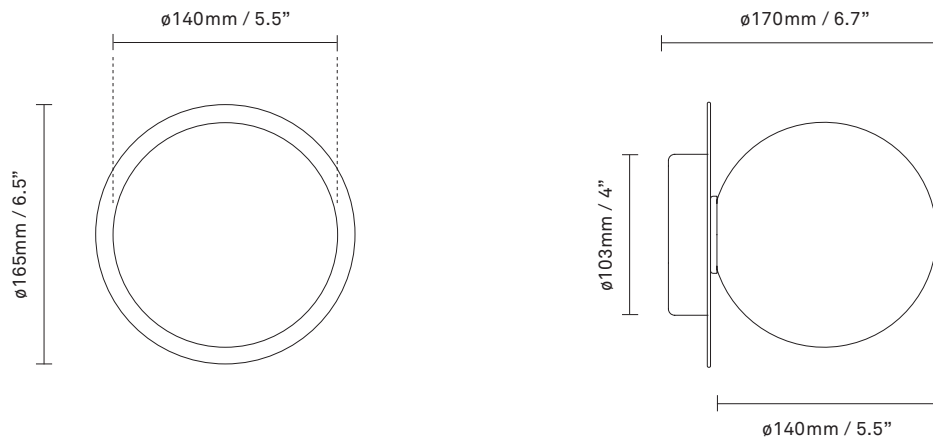

Liila 1 Medium works well as a single lamp or grouped in a decorative formation. Liila 1 Medium also suits smaller rooms, the bathroom and the entrance hall.

Explore the rest of the Liila collection on our website, [here](#)

Product no.: EU - 2046066

Certifications: CE, IP20, Class II

Type: Wall / ceiling light - indoor

For information about IP ratings, click [here](#)

Colour: Glass: opal white / Metal: hopeful green

Cleaning: Use a soft dry cloth to clean the product.
Do not use household cleaners.

Materials: Powder-coated metal, mouth-blown glass

Light source: Socket: G9
Max wattage: 7W LED
Voltage (V): 220-240V / 120V

Dimensions: 165mm / 6,5in x 170mm / 6,7in
Ceiling plate: $\varnothing$ 103mm / 4in
Glass: $\varnothing$ 140 / 5.5in

Weight: Armature + glass: 1000g

See recommended light source [here](#)

Packaging: Dimensions: L: 338mm / 13,3in x W: 194mm / 7,6in x H: 175mm / 6,9in
Weight: 480g
Total weight incl. product: 1480g
Number of parcels: 1
Material: Brown cardboard

Light sources not included

Dimmable if installed with appropriate dimmable LED light source(s) suitable for your dimmer circuit.

Light source can be added to delivery on request or via our webshop at [nuura.com](#).

Works with appropriate lighting control module. Module can be added to delivery on request.

Find our recommendations [here](#)