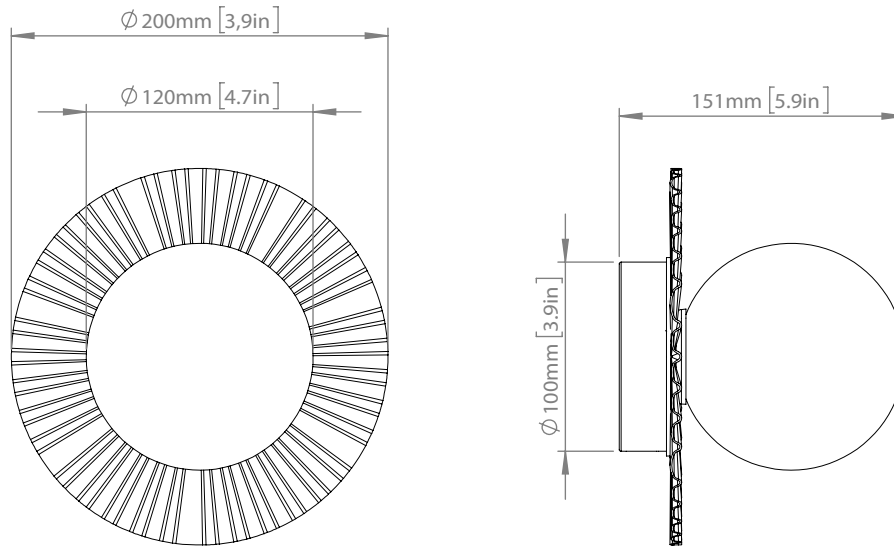

NUURA

LIILA MUUSE SMALL
white / opal

Design: Sofie Refer, 2023

Liila Muuse Small is a wall and ceiling lamp with references to the old amusement park, Tivoli, in Copenhagen. Muuse is an extension to the Liila 1-series where the round backplate is updated with asymmetric curves.

Explore the rest of the Liila collection on our website, [here](#)

Product no.: EU - 2046068 / US - 3046043

Type: Wall / Ceiling light - indoor

Colour: Glass: opal / Metal: white

Materials: Powder Coated metal, mouth-blown glass

Dimensions: 200mm / 3.9in x 151mm / 5.9in
Glass: ϕ 120mm / 4.7in

Weight: Armature + glass: 490g

Packaging: Dimensions: L: 230mm / x 9 in x W: 230mm / 9in x H: 215mm / 8.4in
Weight: 530g
Total weight incl. product: 1020g
Number of parcels: 1
Material: Brown cardboard