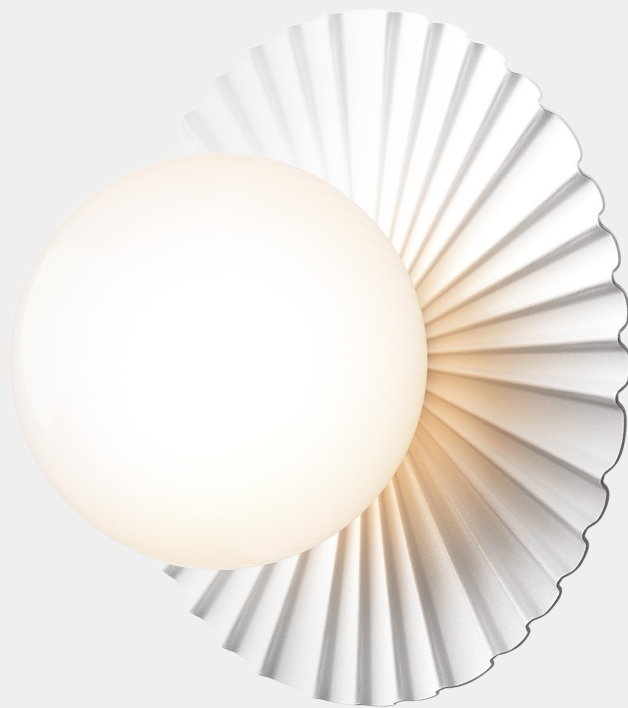

NUURA

LIILA MUUSE SMALL
white / opal

Design: Sofie Refer, 2023

Liila Muuse Small is a wall and ceiling lamp with references to the old amusement park, Tivoli, in Copenhagen. Muuse is an extension to the Liila 1-series where the round backplate is updated with asymmetric curves.

Explore the rest of the Liila collection on our website, [here](#)

Product no.: EU - 2046068 / US - 3046043

Type: Wall / Ceiling light - indoor

Colour: Glass: opal / Metal: white

Materials: Powder Coated metal, mouth-blown glass

Dimensions: 200mm / 3.9in x 151mm / 5.9in
Glass: ϕ 120mm / 4.7in

Weight: Armature + glass: 490g

Packaging: Dimensions: L: 230mm / x 9 in x W: 230mm / 9in x H: 215mm / 8.4in
Weight: 530g
Total weight incl. product: 1020g
Number of parcels: 1
Material: Brown cardboard