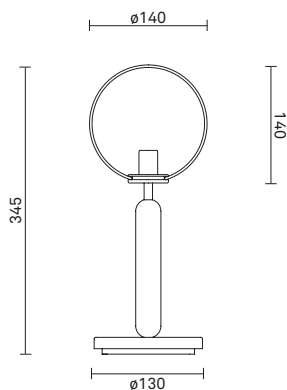

Miira Table is an elegant yet simplistic table light, that works with a wide variety of uses.

Miira collection:

The Miira collection include the following products:

- **Miira 1:** Rock Grey/Brass, Optic Clear/Opal White Glass
- **Miira 1 Large:** Rock Grey/Brass, Optic Clear/Opal White Glass
- **Miira 3 Large:** Rock Grey/Brass, Optic Clear/Opal White Glass
- **Miira 4:** Rock Grey/Brass, Optic Clear/Opal White Glass
- **Miira 6:** Rock Grey, Optic Clear/Opal White Glass
- **Miira 6 Large:** Rock Grey/Brass, Optic Clear/Opal White Glass
- **Miira 13:** Rock Grey, Optic Clear/Opal White Glass
- **Miira 13 Large:** Rock Grey/Brass, Optic Clear/Opal White Glass
- **Miira Wall:** Rock Grey, Optic Clear/Opal White Glass
- **Miira Table:** Rock Grey, Optic Clear/Opal White Glass

NUURA

TECHNICAL INFO

Product no.: 03530223

Type: Table Light - Indoor

Colour:

Glass: Optic Clear

Metal: Rock Grey

Cable: Black

Materials:

Powder coated metal

Mouth-blown glass

Fabric covered cable

Dimensions:

∅140mm x 345mm

Fabric cable - Length: 2000mm

Product weight:

Product: 1927 g

Packaging:

Dimensions: L: 419mm x W: 155mm x H: 166mm

Weight: 441 g

Total weight incl. product: 2368 g

Number of parcels: 1

Material: Brown cardboard.

Packaging - weight - material: