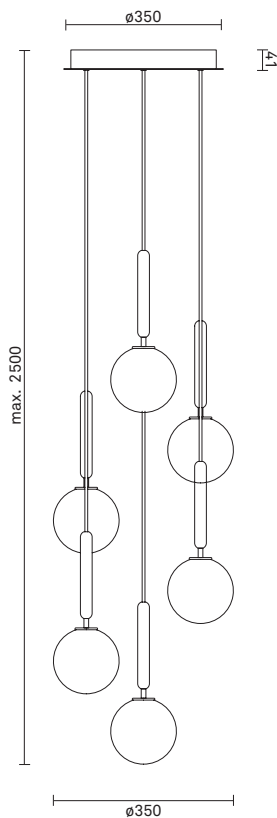

NUURA

MIIRA 6 - Optic

Design: Sofie Refer, 2018. EU-model.

Miira 6 in mouth blown Optic Clear glass and Rock Grey finish. Incl. Ceiling plate.

The significant details of Miira are the fine curves and thin neck that gives a graceful appearance.

Miira 6 Chandelier can be adjusted in a long span, suitable for halls, stairs and corner spaces.

Miira collection:

The Miira collection include the following products:

- **Miira 1:** Rock Grey/Brass, Optic Clear/Opal White Glass
- **Miira 1 Large:** Rock Grey/Brass, Optic Clear/Opal White Glass
- **Miira 3 Large:** Rock Grey/Brass, Optic Clear/Opal White Glass
- **Miira 4:** Rock Grey/Brass, Optic Clear/Opal White Glass
- **Miira 6:** Rock Grey, Optic Clear/Opal White Glass
- **Miira 6 Large:** Rock Grey/Brass, Optic Clear/Opal White Glass
- **Miira 13:** Rock Grey, Optic Clear/Opal White Glass
- **Miira 13 Large:** Rock Grey/Brass, Optic Clear/Opal White Glass
- **Miira Wall:** Rock Grey, Optic Clear/Opal White Glass
- **Miira Table:** Rock Grey, Optic Clear/Opal White Glass

TECHNICAL INFO

Product no.: 03060223

Type: Suspension - Indoor

Colour:

Glass: Optic Clear

Metal: Rock Grey

Cable: Black

Materials:

Powder coated metal

Mouth-blown glass

Fabric covered cable

Dimensions:

∅350mm x max. 2500mm

Ceiling plate: ∅350mm x 41mm

Fabric cable - Length: 2500mm

Product weight: