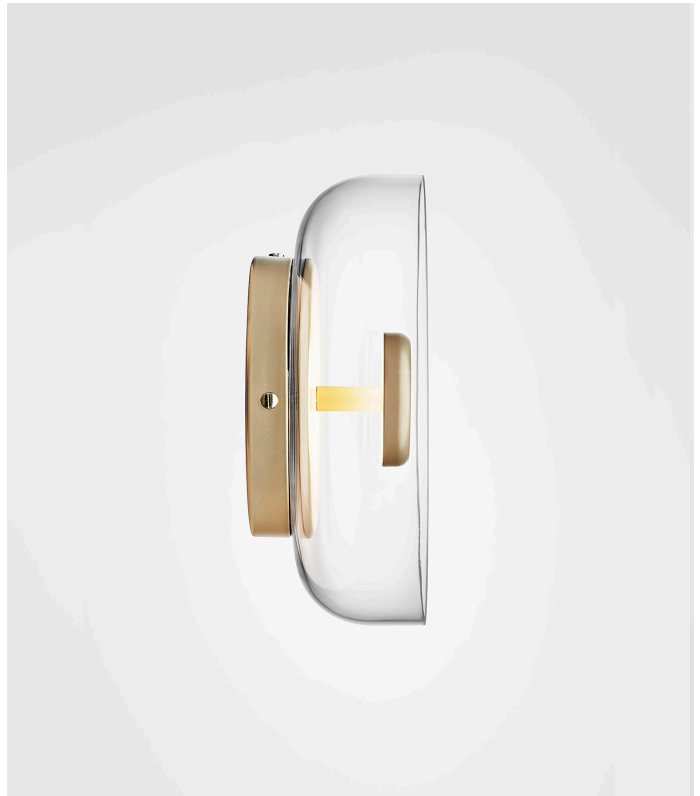

NUURA

BLOSSI WALL/CEILING

Design: Sofie Refer, 2018. EU-model.

Blossi Wall/Ceiling in mouth blown Clear glass and Nordic Gold finish.

Inspired by the golden light during the Nordic fall, Blossi Collection is designed to give an indirect and soft light.

A special recessed LED provides a soft light reflected in the metallic finish of the shade. Blossi Collection has beautifully rounded glass lampshades that complete the soft appearance.

The Blossi collection has a wide variety of uses and is suitable for both domestic and public spaces.

Blossi Wall/Ceiling Single or positioned in a row the glowing disc lends captivating appeal. Besides domestically the piece can be found in hotels, restaurants and shops.

Blossi collection:

The Blossi collection include the following products:

Metal: Nordic Gold

Materials:

Powder coated metal

Mouth-blown glass

Dimensions:

∅230mm x 90mm

Product weight:

Product: 995 g