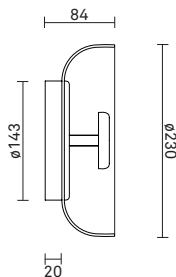

NUURA

BLOSSI WALL/CEILING

Design: Sofie Refer, 2018. EU-model.

Blossi Wall/Ceiling in mouth blown Clear glass and Nordic Gold finish.

Inspired by the golden light during the Nordic fall, Blossi Collection is designed to give an indirect and soft light.

A special recessed LED provides a soft light reflected in the metallic finish of the shade. Blossi Collection has beautifully rounded glass lampshades that complete the soft appearance.

The Blossi collection has a wide variety of uses and is suitable for both domestic and public spaces.

Blossi Wall/Ceiling Single or positioned in a row the glowing disc lends captivating appeal. Besides domestically the piece can be found in hotels, restaurants and shops.

Blossi collection:

The Blossi collection include the following products:

- Blossi 1
- Blossi Wall/Ceiling
- Blossi Table
- Blossi Table In-Set Table
- Blossi Floor ϕ 23
- Blossi Floor ϕ 29
- Blossi 8