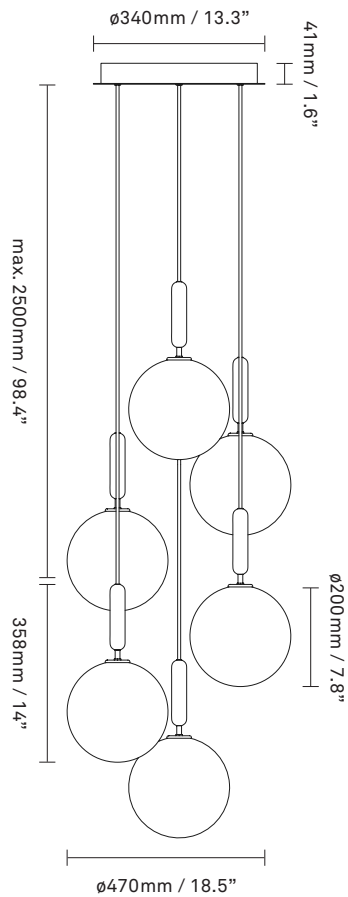

# NUURA

**MIIRA 6 LARGE**  
**rock grey / opal**

Design: Sofie Refer, 2019

**Miira 6 Large** in rock grey finish with mouth-blown opal white glass. Incl. Ceiling plate.

Explore the rest of the Miira collection on our website, [here](#)

**Product no.:** EU - 2031022 / US - 3031022

**Certifications:** CE, IP20, Class I

**Type:** Chandelier - indoor

**For information about IP ratings, click [here](#)**

**Colour:** Glass: opal white / Metal: rock grey  
Cable: black

**Cleaning:** Use a soft dry cloth to clean the product.  
Do not use household cleaners.

**Materials:** Powder coated metal, mouth-blown glass, fabric covered cable

**Light source:** Socket: G9  
Max wattage: 7W LED  
Voltage (V): 220-240V / 120V

**Dimensions:** 470mm / 18.5in x 358mm / 14in  
Cable length: max. 2500mm / 98.4in

**Weight:** Armature + glass: 9950g

**See recommended light source [here](#)**

**Packaging:** Dimensions: L: 800mm / 31.4in x W: 600mm / 23.6in x H: 470mm / 18.5in  
Weight: 7050g  
Total weight incl. product: 17000g  
Number of parcels: 7  
Material: Brown cardboard