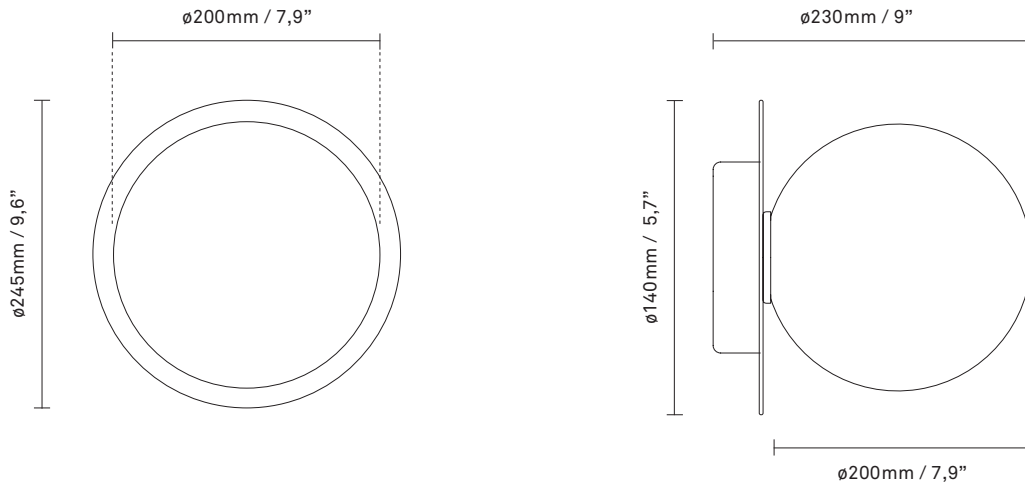

NUURA

LIILA 1 LARGE
dark bronze / opal

Design: Sofie Refer, 2018

Liila 1 Large works well as a single lamp or grouped in a decorative formation. Liila 1 Large also suits smaller rooms, the bathroom and the entrance hall.

Explore the rest of the Liila collection on our website, [here](#)

Product no.: EU - 2046040 / US - 3046033

Certifications: CE, IP44, Class I

Type: Wall / ceiling light - indoor

For information about IP ratings, click [here](#)

Dimensions: 245mm / 9,6in x 230mm / 9in
Ceiling plate: \varnothing 140mm / 5.5in(EU)
 \varnothing 145mm / 5,7in (US)
Glass: \varnothing 200 / 7,9in

Weight: Armature + glass: 1190g

See recommended light source [here](#)

Packaging: Dimensions: L: 523mm / 20,6in x W: 303mm / 11,9in x H: 238mm / 9,4in
Weight: 1010g
Total weight incl. product: 2200g
Number of parcels: 1
Material: Brown cardboard

Light sources not included