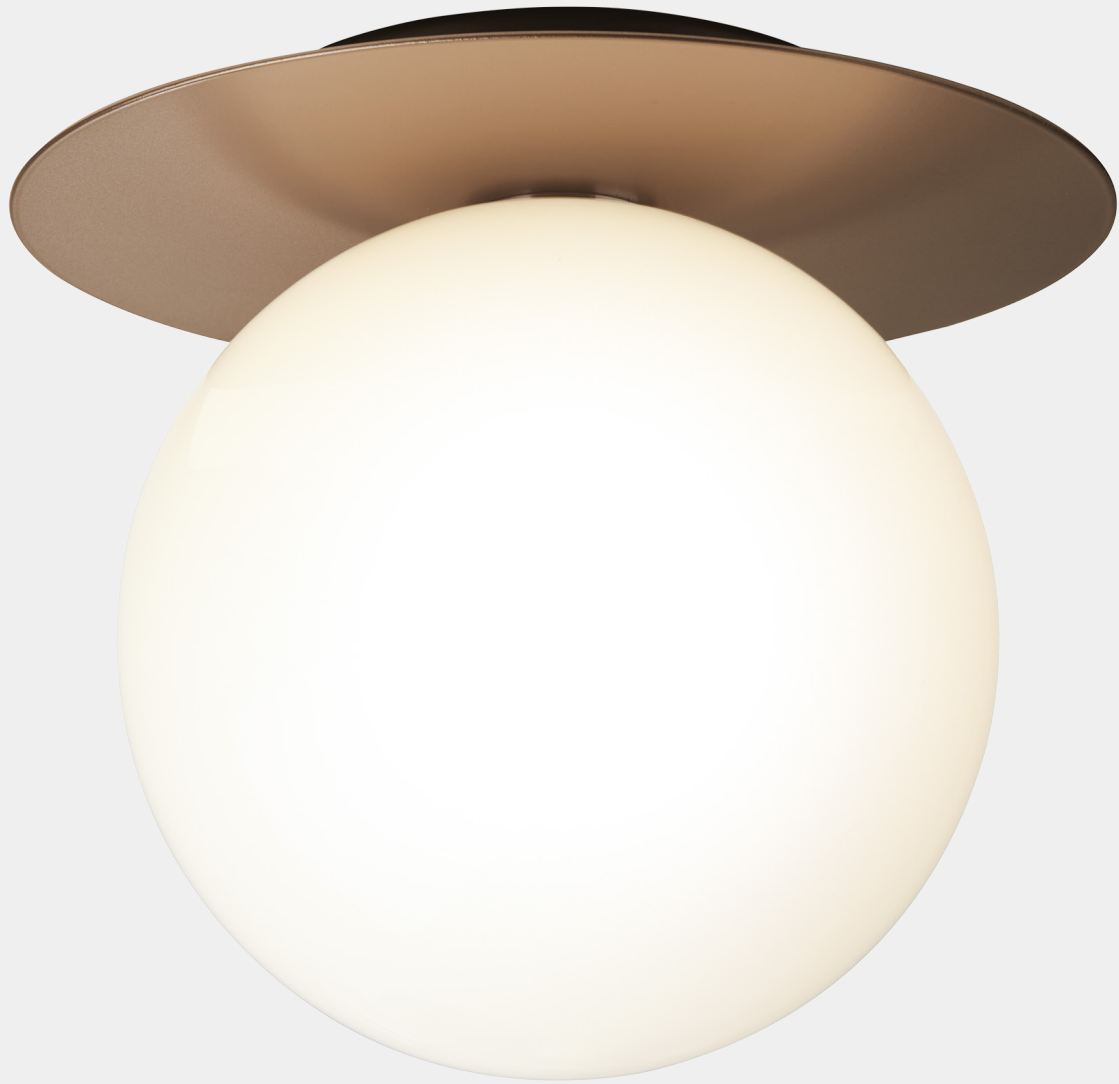

NUURA

LIILA 1 LARGE
dark bronze / opal

Design: Sofie Refer, 2018

Liila 1 Large works well as a single lamp or grouped in a decorative formation. Liila 1 Large also suits smaller rooms, the bathroom and the entrance hall.

Explore the rest of the Liila collection on our website, [here](#)

Product no.: EU - 2046040 / US - 3046033

Certifications: CE, IP44, Class I

Type: Wall / ceiling light - indoor

For information about IP ratings, click [here](#)

Colour: Glass: opal white / Metal: dark bronze

Cleaning: Use a soft dry cloth to clean the product.
Do not use household cleaners.

Materials: Powder-coated metal, mouth-blown glass

Light source: Socket: G9
Max wattage: 7W LED
Voltage (V): 220-240V / 120V

Dimensions: 245mm / 9,6in x 230mm / 9in
Ceiling plate: \varnothing 140mm / 5.5in(EU)
 \varnothing 145mm / 5,7in (US)
Glass: \varnothing 200 / 7,9in

Weight: Armature + glass: 1190g

See recommended light source [here](#)